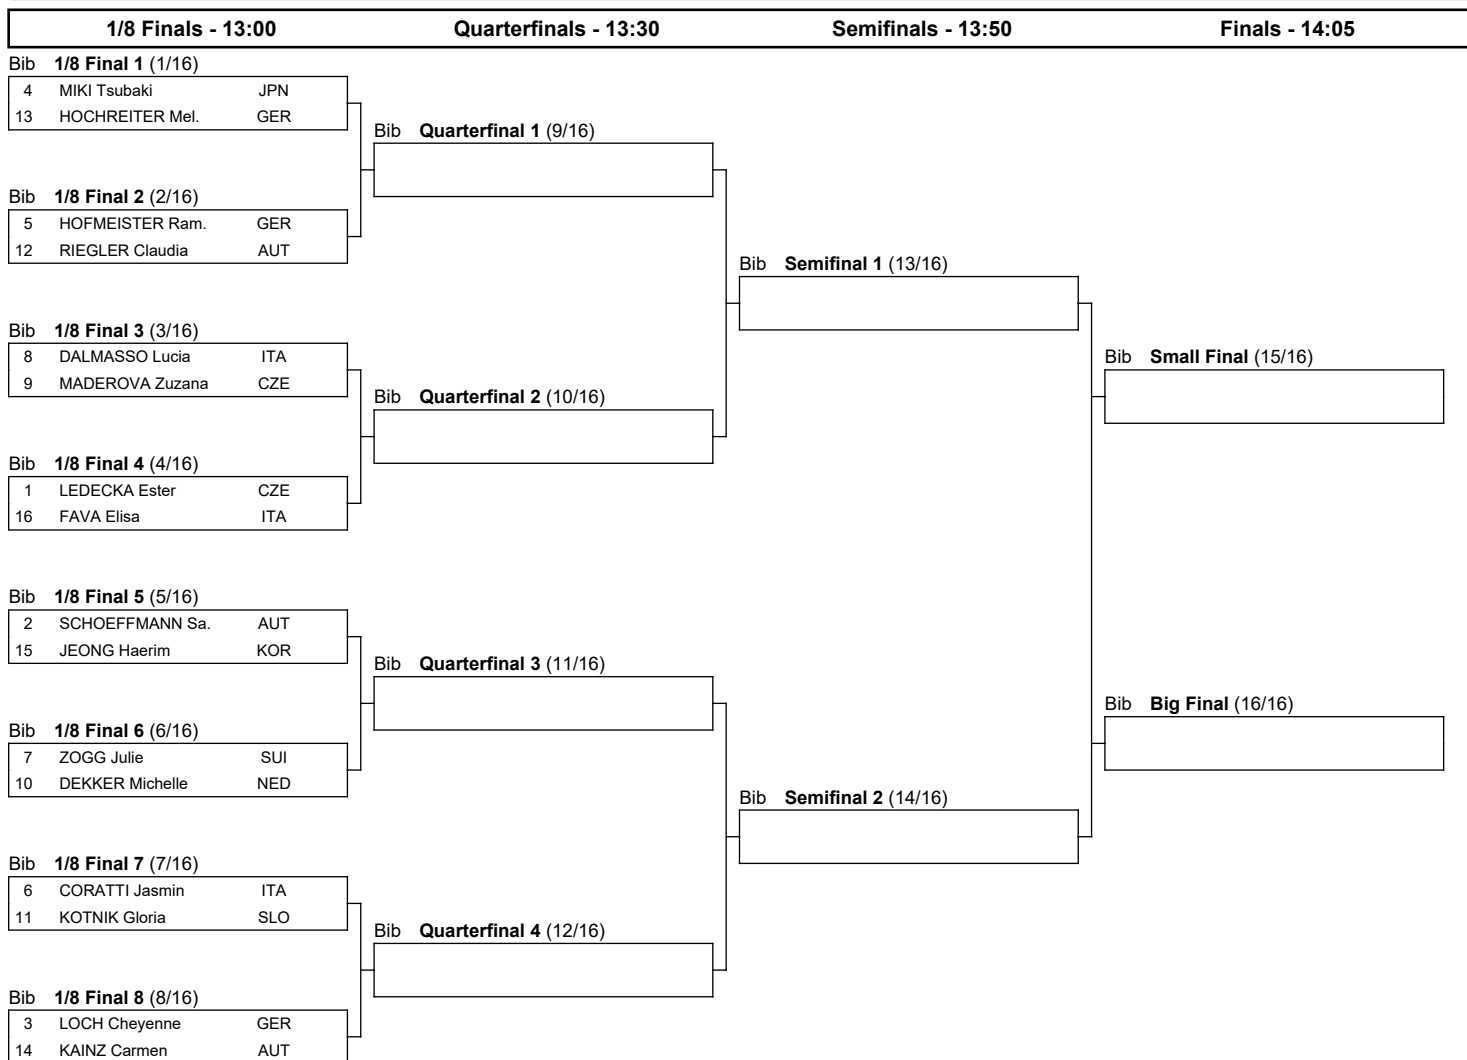

FIS SNOWBOARD WORLD CUP 2024

Pamporovo (BUL)

Women's Parallel Slalom

SUN 21 JAN 2024

Start Time : 9:00

BRACKETS

Progression system: The winner of a heat advances to the next phase. The winners of the 1/8 Final heats qualify to the Quarterfinals. The winners of the Quarterfinals qualify to the Semifinals. The winners of the Semifinals qualify to the Big Final. The losers of the Semifinals qualify to the Small Final.