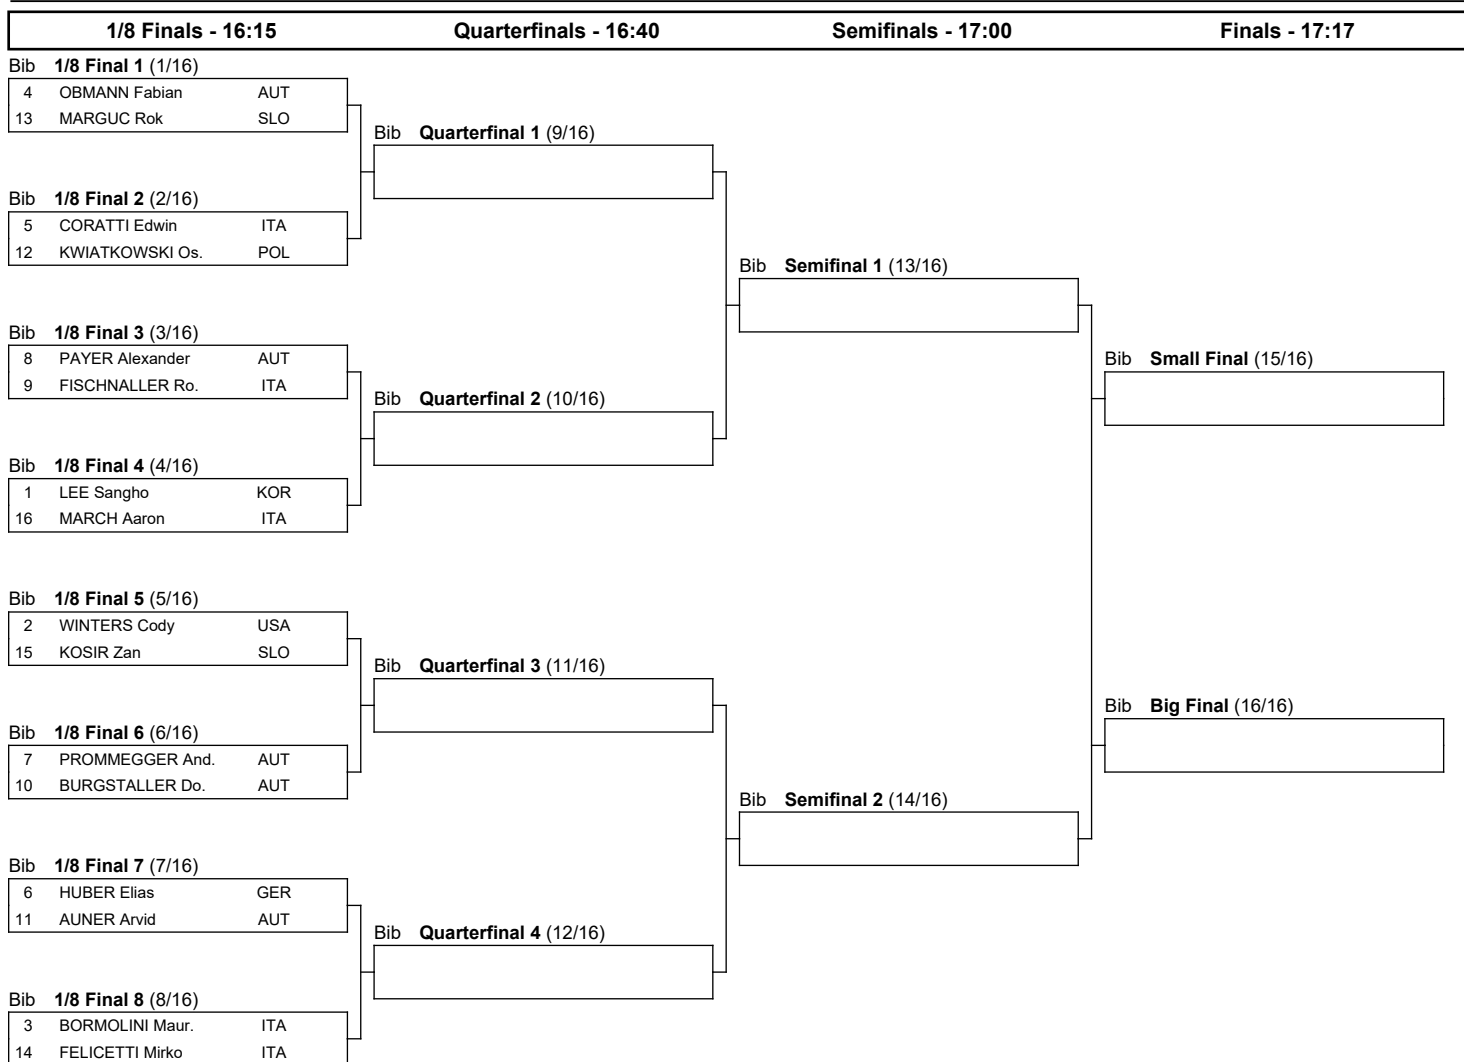

FIS SNOWBOARD WORLD CUP 2024

Winterberg (GER)

Men's Parallel Slalom

SAT 9 MAR 2024

Start Time : 12:30

BRACKETS

Progression system: The winner of a heat advances to the next phase. The winners of the 1/8 Final heats qualify to the Quarterfinals. The winners of the Quarterfinals qualify to the Semifinals. The winners of the Semifinals qualify to the Big Final. The losers of the Semifinals qualify to the Small Final.