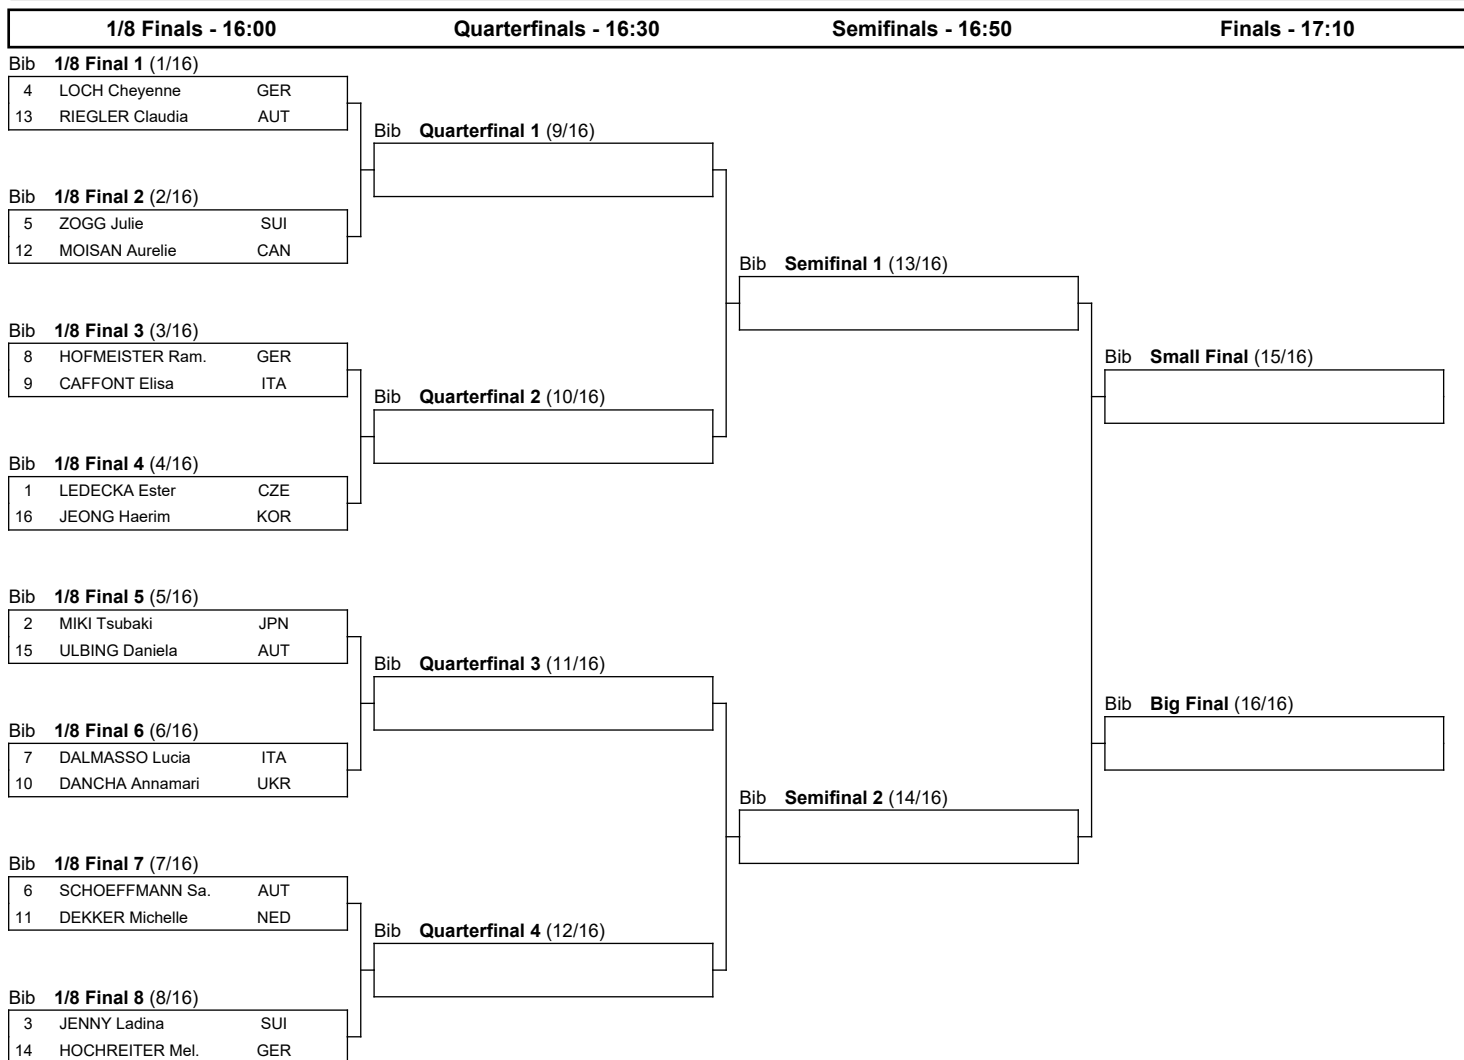

### Women's Parallel Slalom

SAT 9 MAR 2024

Start Time : 12:00

### BRACKETS

Progression system: The winner of a heat advances to the next phase. The winners of the 1/8 Final heats qualify to the Quarterfinals. The winners of the Quarterfinals qualify to the Semifinals. The winners of the Semifinals qualify to the Big Final. The losers of the Semifinals qualify to the Small Final.