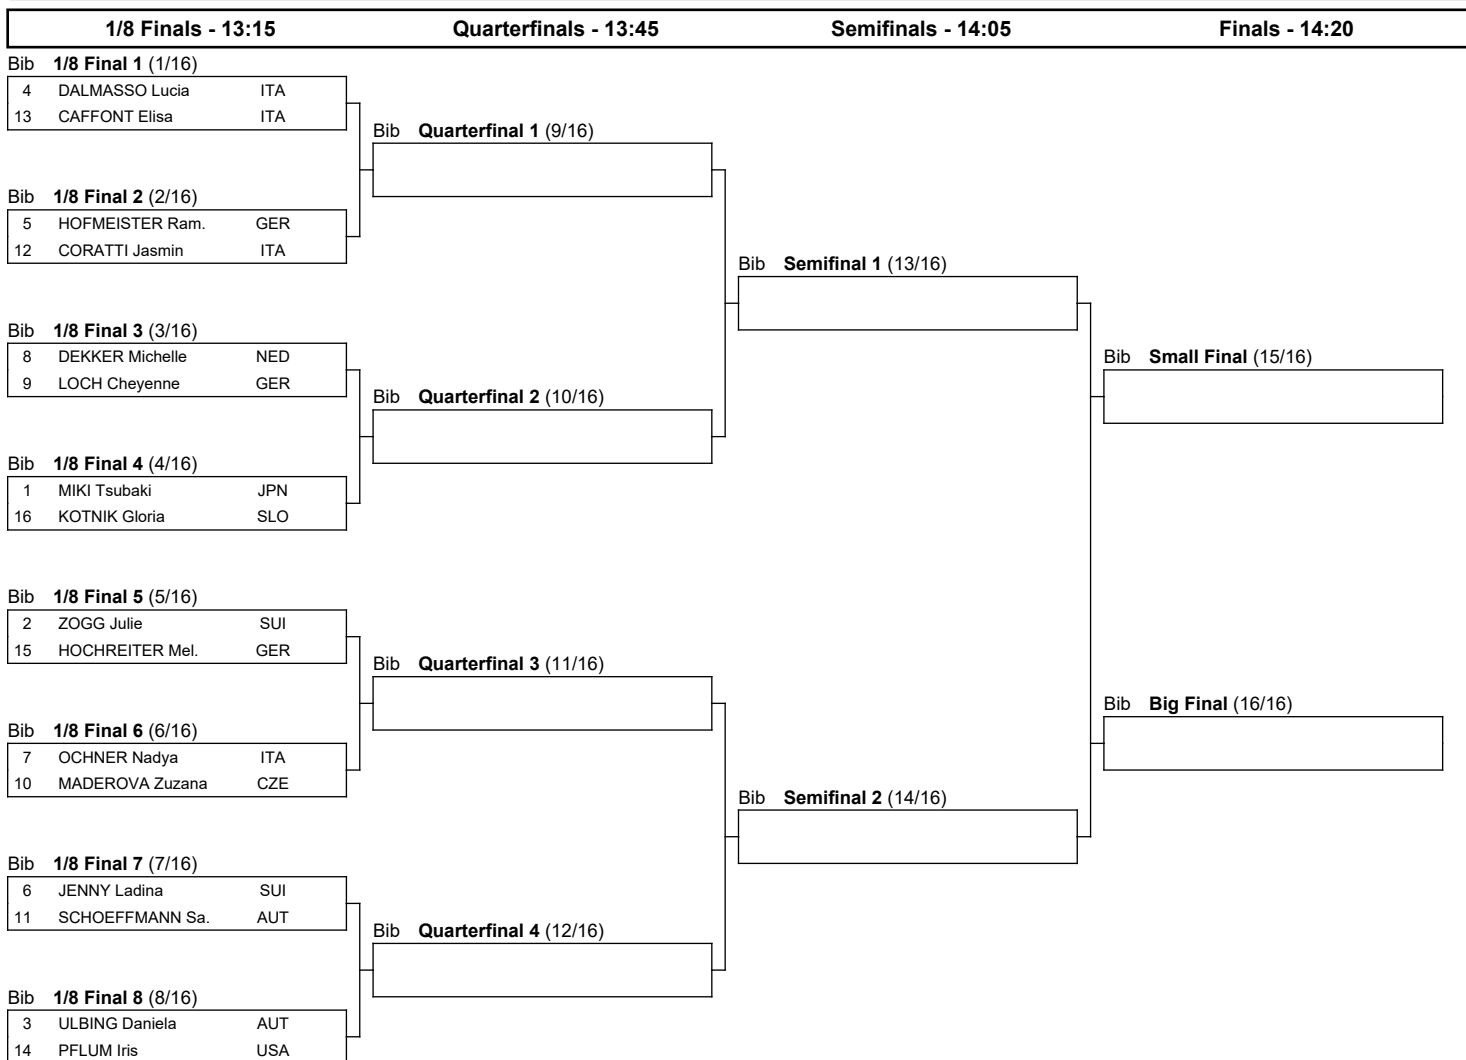

FIS SNOWBOARD WORLD CUP 2024

Carezza (ITA)

Women's Parallel Giant Slalom

THU 14 DEC 2023

Start Time : 9:15

BRACKETS

Progression system: The winner of a heat advances to the next phase. The winners of the 1/8 Final heats qualify to the Quarterfinals. The winners of the Quarterfinals qualify to the Semifinals. The winners of the Semifinals qualify to the Big Final. The losers of the Semifinals qualify to the Small Final.