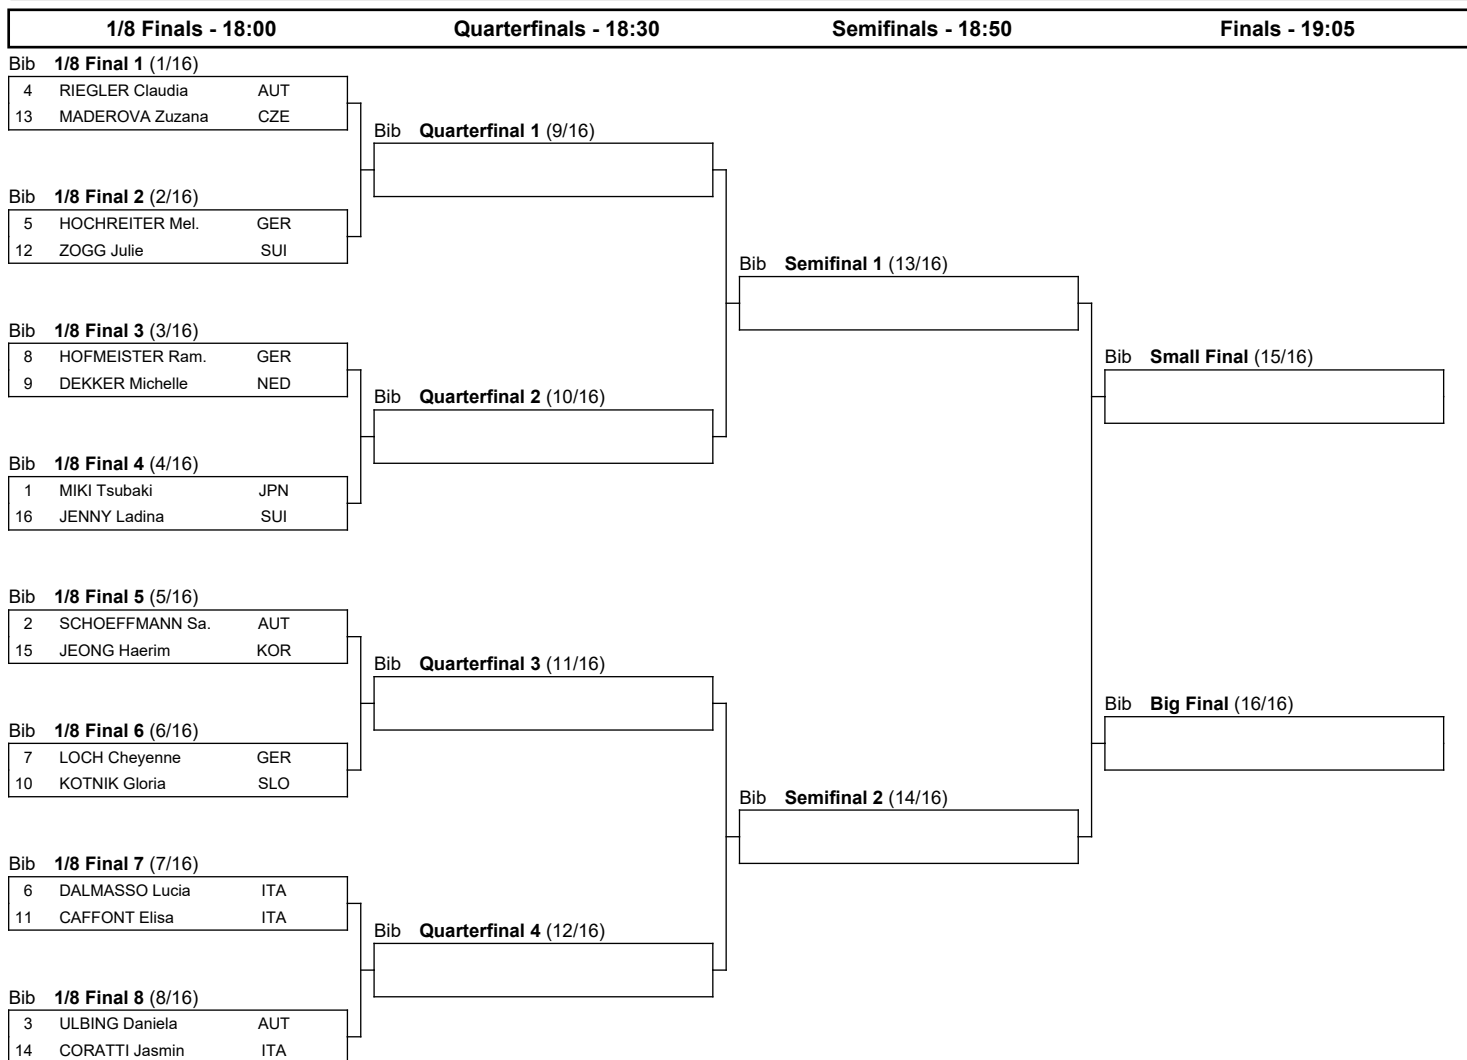

## Cortina d'Ampezzo (ITA)

### Women's Parallel Giant Slalom

SAT 16 DEC 2023

Start Time : 14:00

### BRACKETS

Progression system: The winner of a heat advances to the next phase. The winners of the 1/8 Final heats qualify to the Quarterfinals. The winners of the Quarterfinals qualify to the Semifinals. The winners of the Semifinals qualify to the Big Final. The losers of the Semifinals qualify to the Small Final.