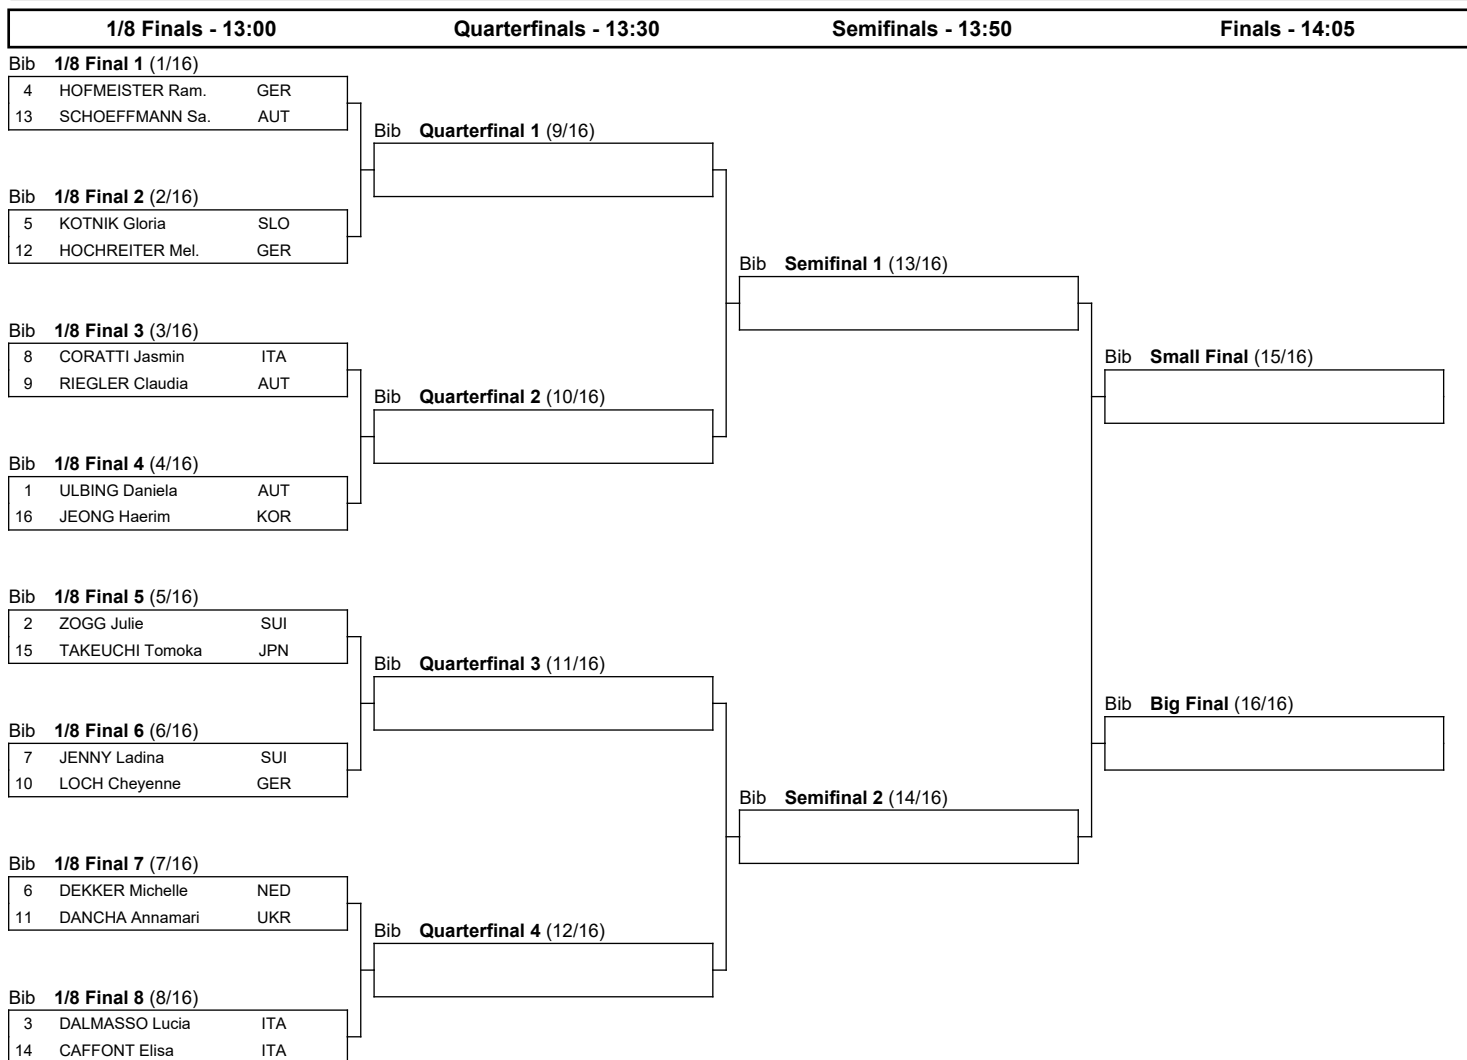

FIS SNOWBOARD WORLD CUP 2024

Krynica (POL)

Women's Parallel Giant Slalom

SAT 24 FEB 2024

Start Time : 9:00

Progression system: The winner of a heat advances to the next phase. The winners of the 1/8 Final heats qualify to the Quarterfinals. The winners of the Quarterfinals qualify to the Semifinals. The winners of the Semifinals qualify to the Big Final. The losers of the Semifinals qualify to the Small Final.