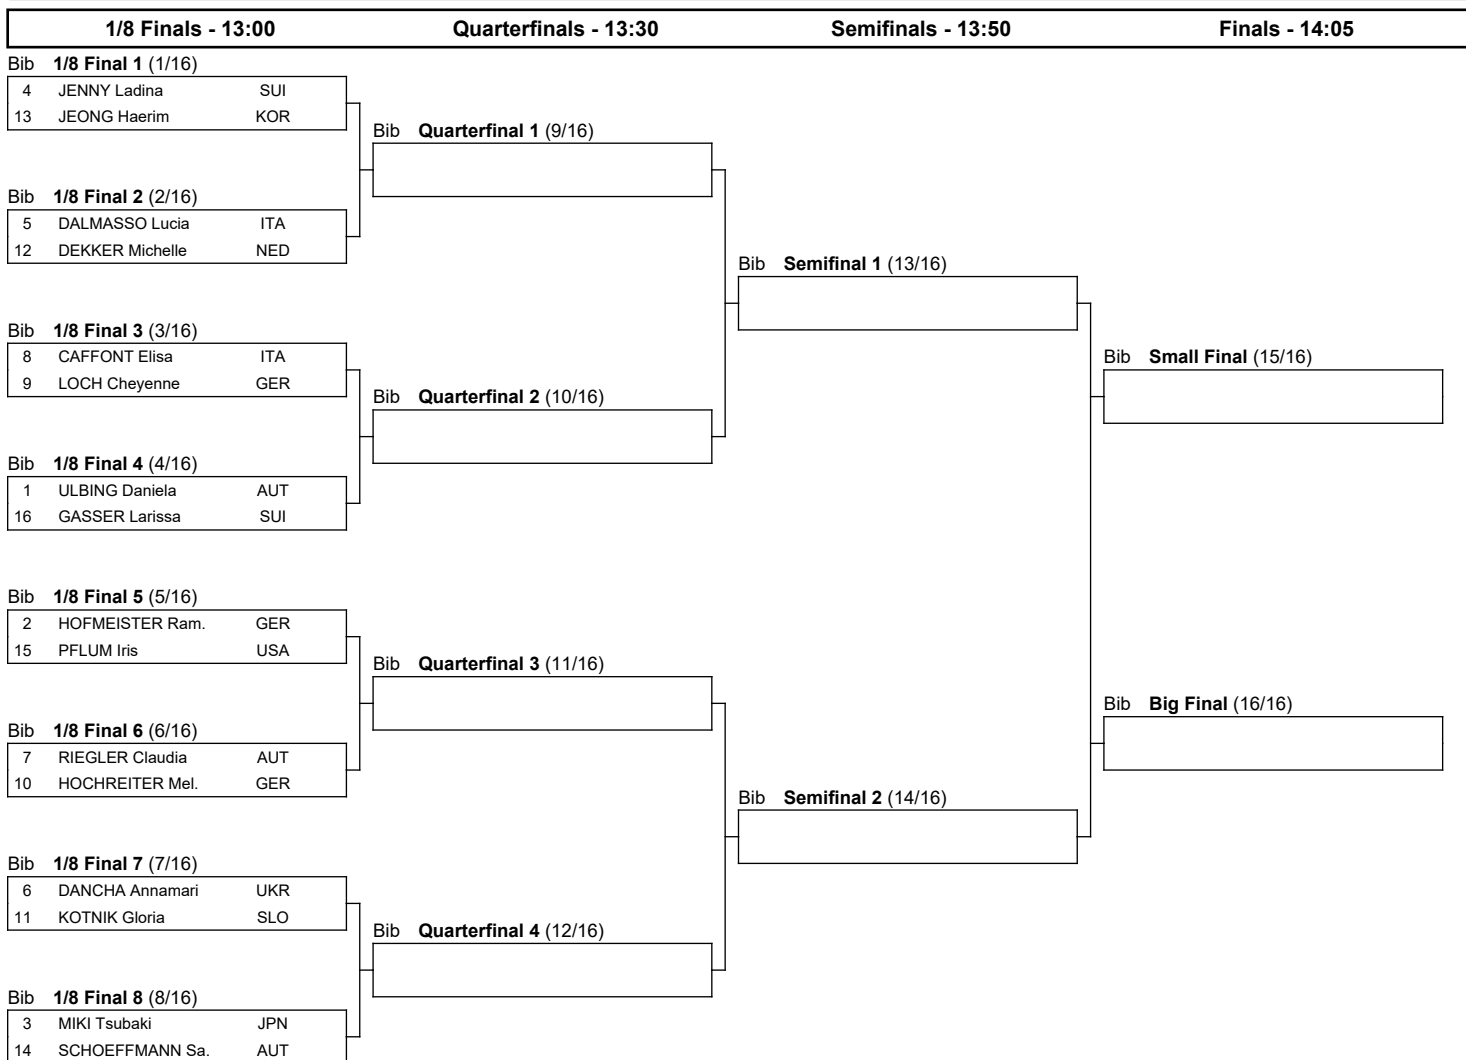

FIS SNOWBOARD WORLD CUP 2024

Krynica (POL)

Women's Parallel Giant Slalom

SUN 25 FEB 2024

Start Time : 9:20

Progression system: The winner of a heat advances to the next phase. The winners of the 1/8 Final heats qualify to the Quarterfinals. The winners of the Quarterfinals qualify to the Semifinals. The winners of the Semifinals qualify to the Big Final. The losers of the Semifinals qualify to the Small Final.