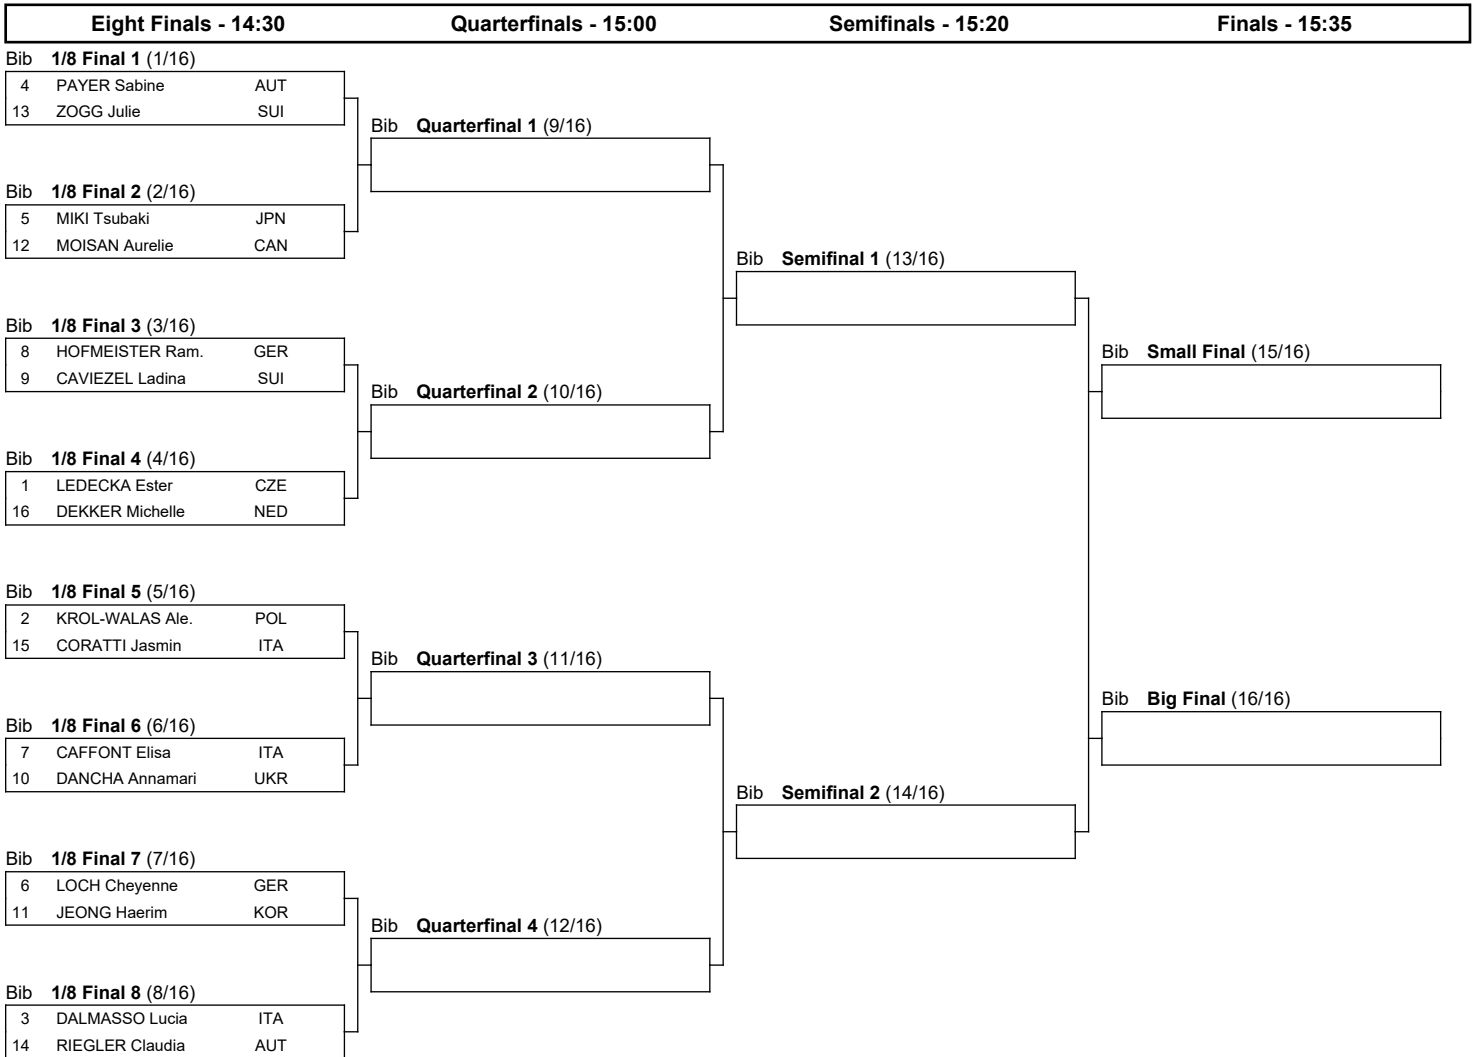

## Mylin (CHN)

Women's Parallel Giant Slalom

SAT 30 NOV 2024

Start Time : 9:45

### BRACKETS

Progression system: The winner of a heat advances to the next phase. The winners of the 1/8 Final heats qualify to the Quarterfinals. The winners of the Quarterfinals qualify to the Semifinals. The winners of the Semifinals qualify to the Big Final. The losers of the Semifinals qualify to the Small Final.