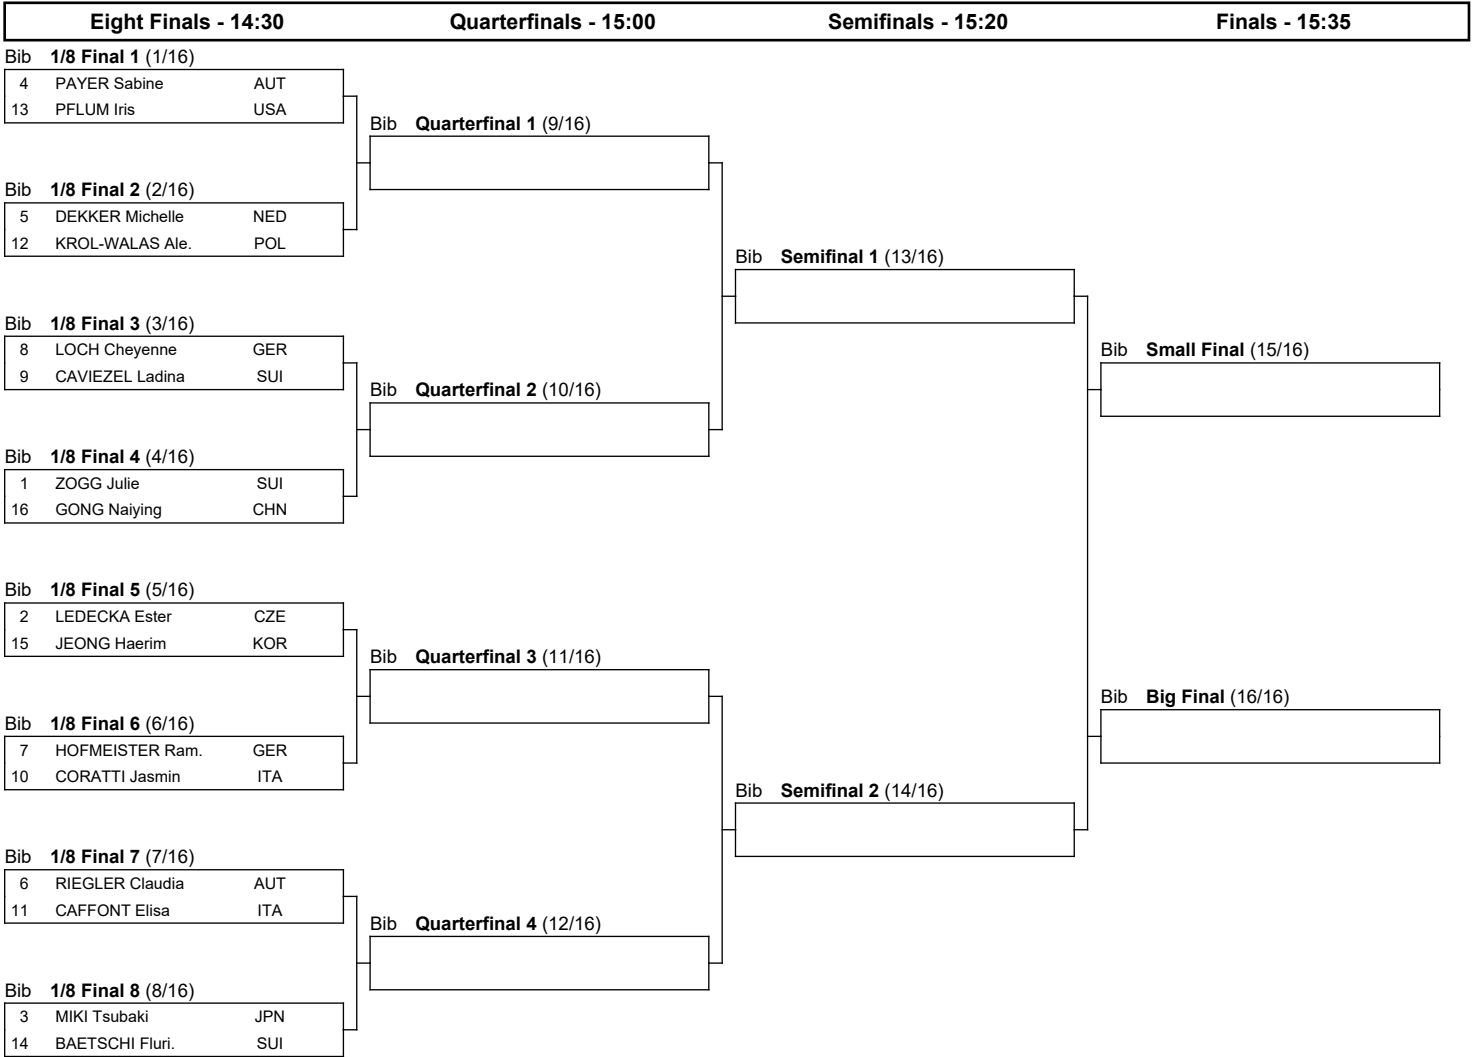

## Mylin (CHN)

Women's Parallel Slalom

SUN 1 DEC 2024

Start Time : 9:45

### BRACKETS

Progression system: The winner of a heat advances to the next phase. The winners of the 1/8 Final heats qualify to the Quarterfinals. The winners of the Quarterfinals qualify to the Semifinals. The winners of the Semifinals qualify to the Big Final. The losers of the Semifinals qualify to the Small Final.