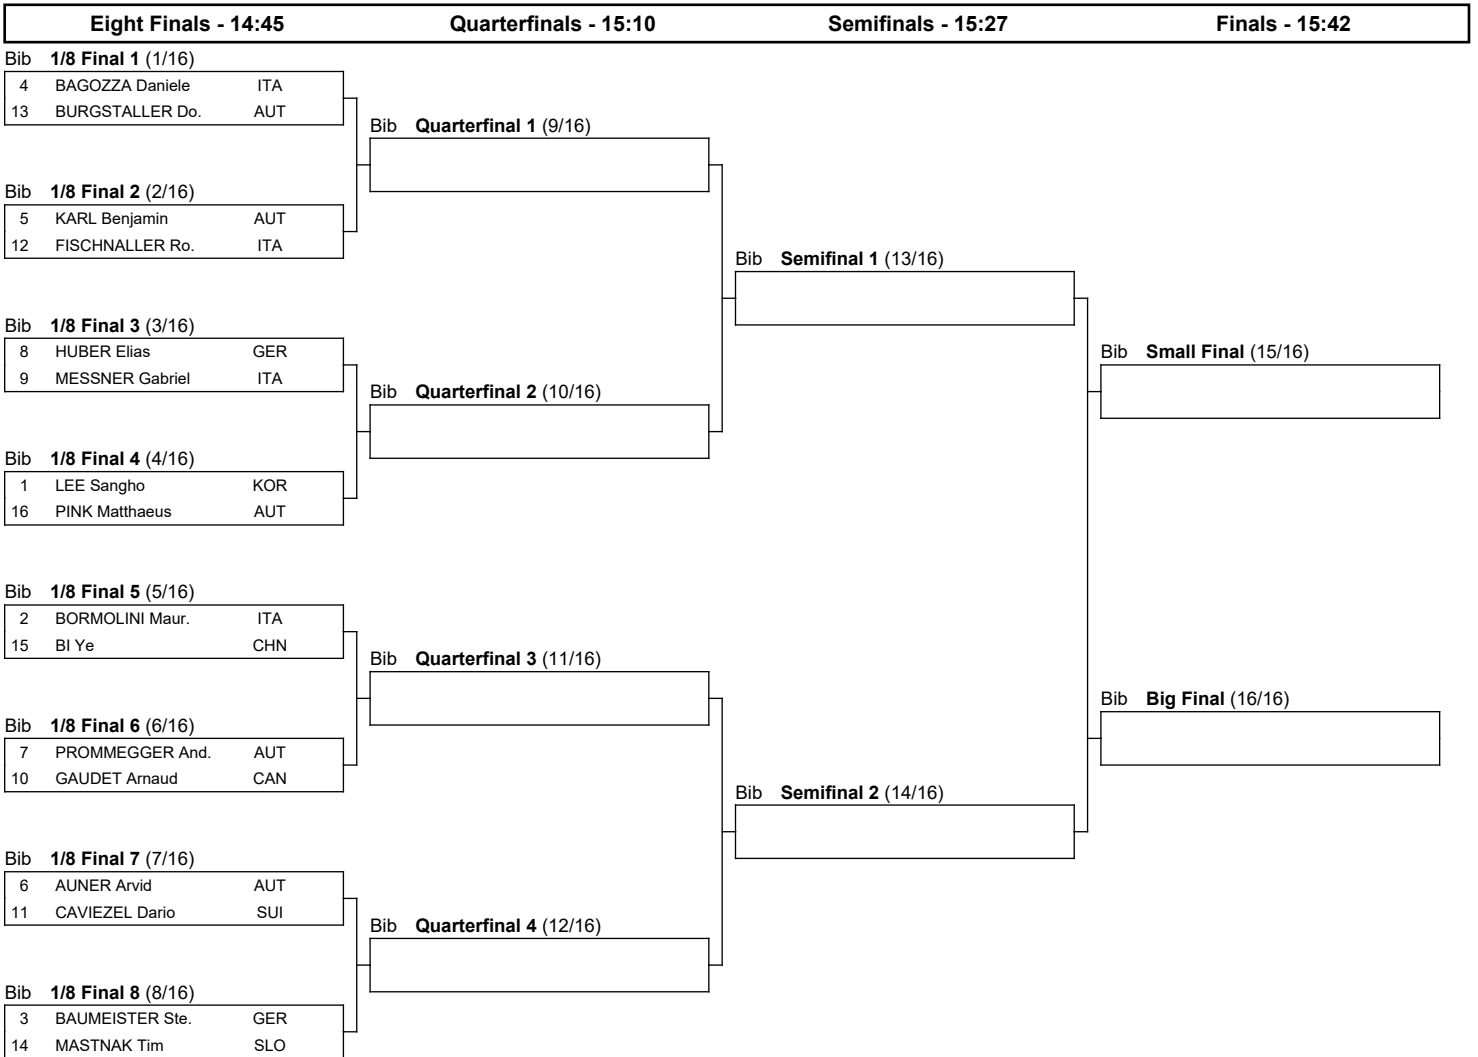

## Mylin (CHN)

Men's Parallel Slalom

SUN 1 DEC 2024

Start Time : 10:15

### BRACKETS

Progression system: The winner of a heat advances to the next phase. The winners of the 1/8 Final heats qualify to the Quarterfinals. The winners of the Quarterfinals qualify to the Semifinals. The winners of the Semifinals qualify to the Big Final. The losers of the Semifinals qualify to the Small Final.