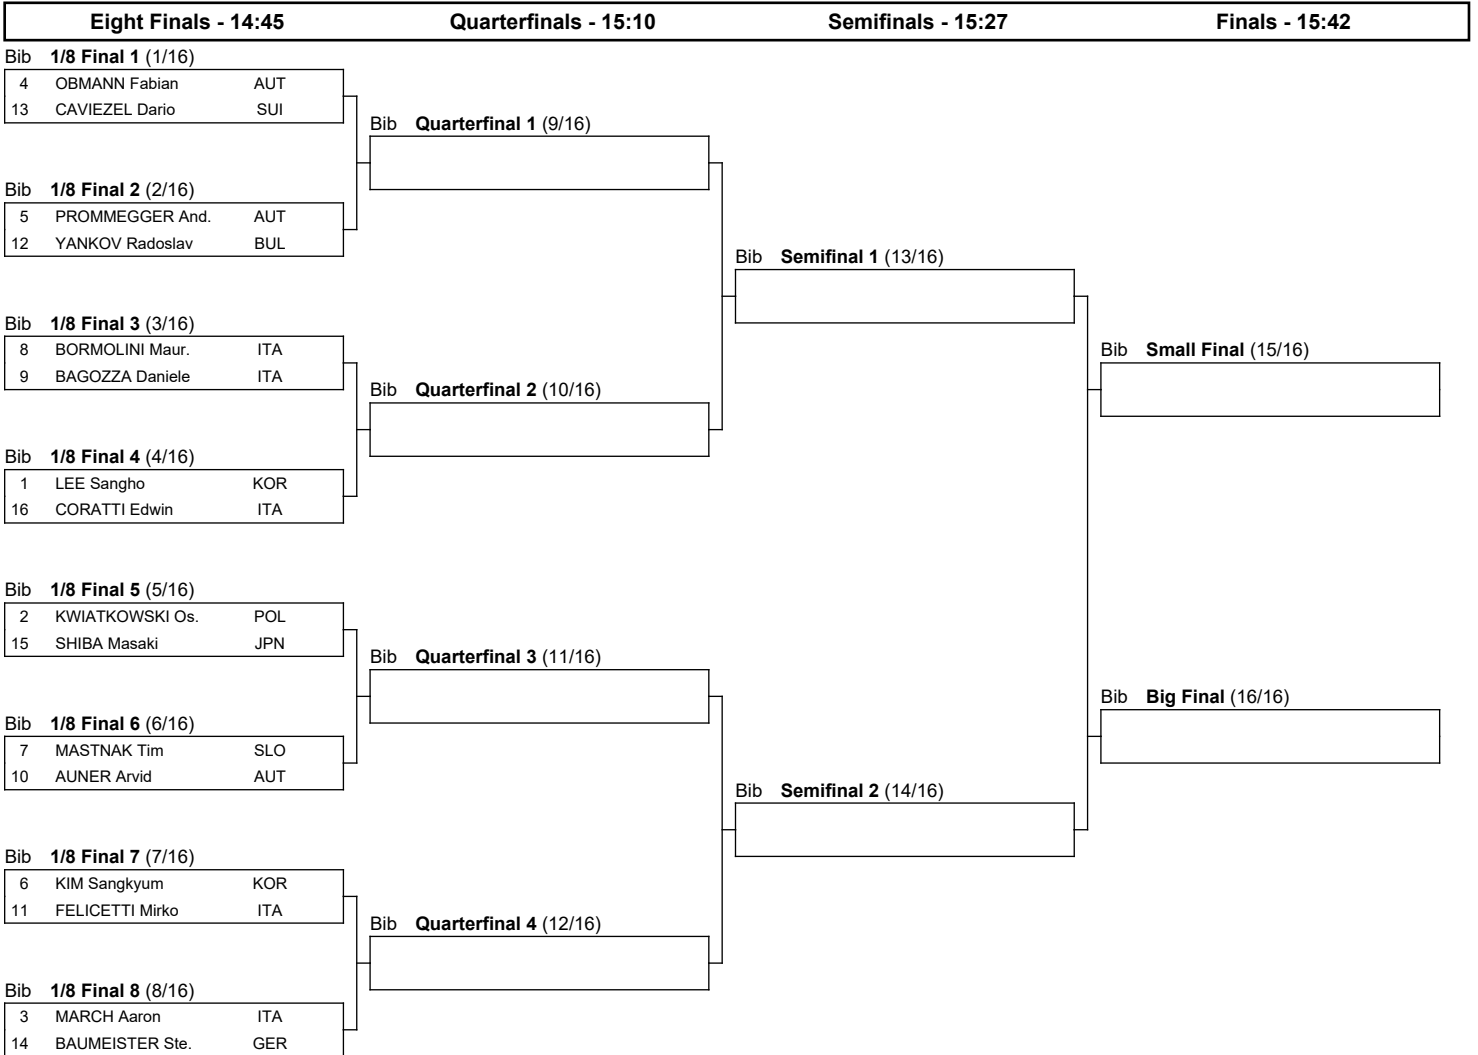

## Yanqing (NASC) (CHN)

### Men's Parallel Giant Slalom

SAT 7 DEC 2024

Start Time : 10:00

### BRACKETS

Progression system: The winner of a heat advances to the next phase. The winners of the 1/8 Final heats qualify to the Quarterfinals. The winners of the Quarterfinals qualify to the Semifinals. The winners of the Semifinals qualify to the Big Final. The losers of the Semifinals qualify to the Small Final.