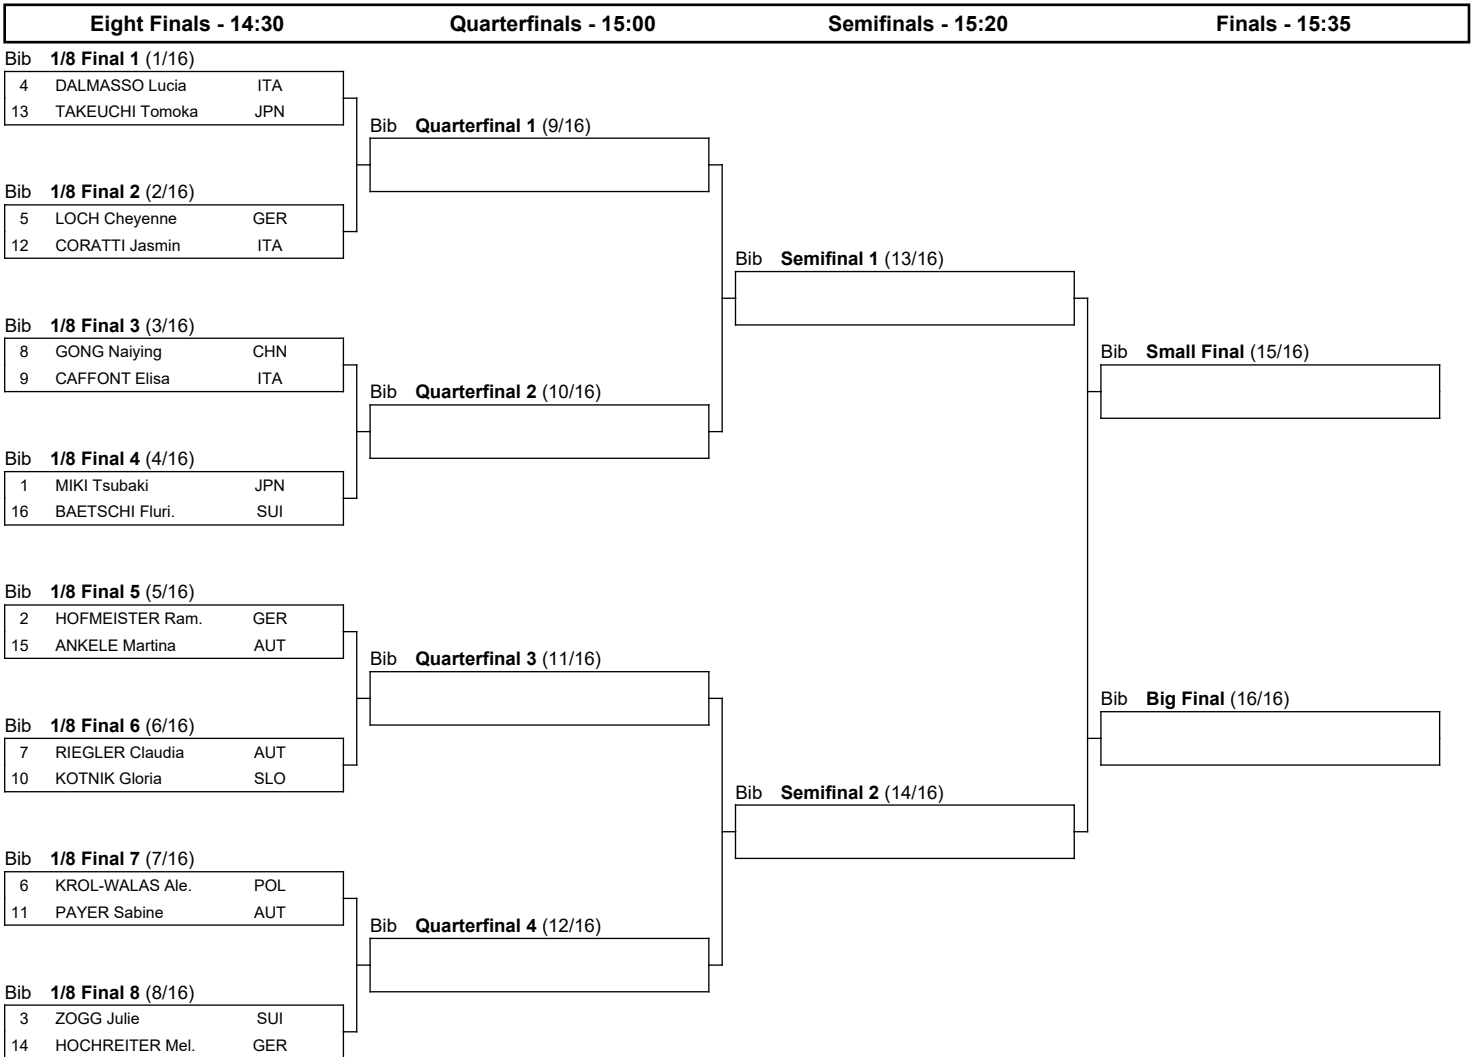

VISA FIS SNOWBOARD ALPINE WORLD CUP 2025

Yanqing (NASC) (CHN)

Women's Parallel Giant Slalom

SAT 7 DEC 2024

Start Time : 10:00

BRACKETS

Progression system: The winner of a heat advances to the next phase. The winners of the 1/8 Final heats qualify to the Quarterfinals. The winners of the Quarterfinals qualify to the Semifinals. The winners of the Semifinals qualify to the Big Final. The losers of the Semifinals qualify to the Small Final.