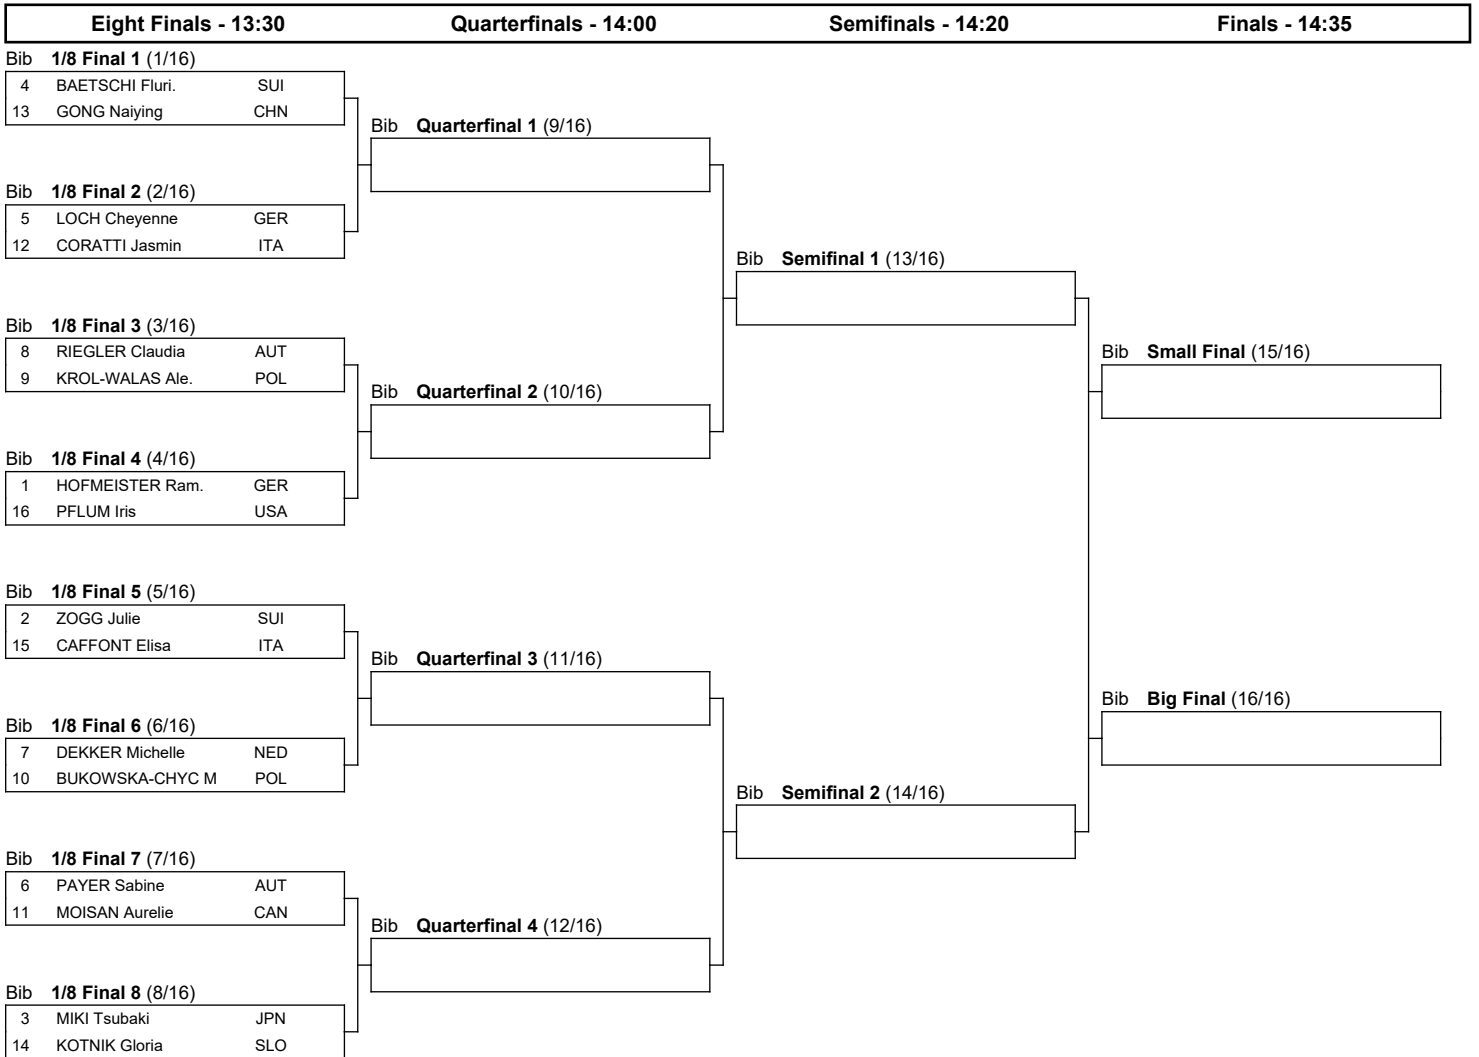

VISA FIS SNOWBOARD ALPINE WORLD CUP 2025

Yanqing (NASC) (CHN)

Women's Parallel Slalom

SUN 8 DEC 2024

Start Time : 9:30

BRACKETS

Progression system: The winner of a heat advances to the next phase. The winners of the 1/8 Final heats qualify to the Quarterfinals. The winners of the Quarterfinals qualify to the Semifinals. The winners of the Semifinals qualify to the Big Final. The losers of the Semifinals qualify to the Small Final.