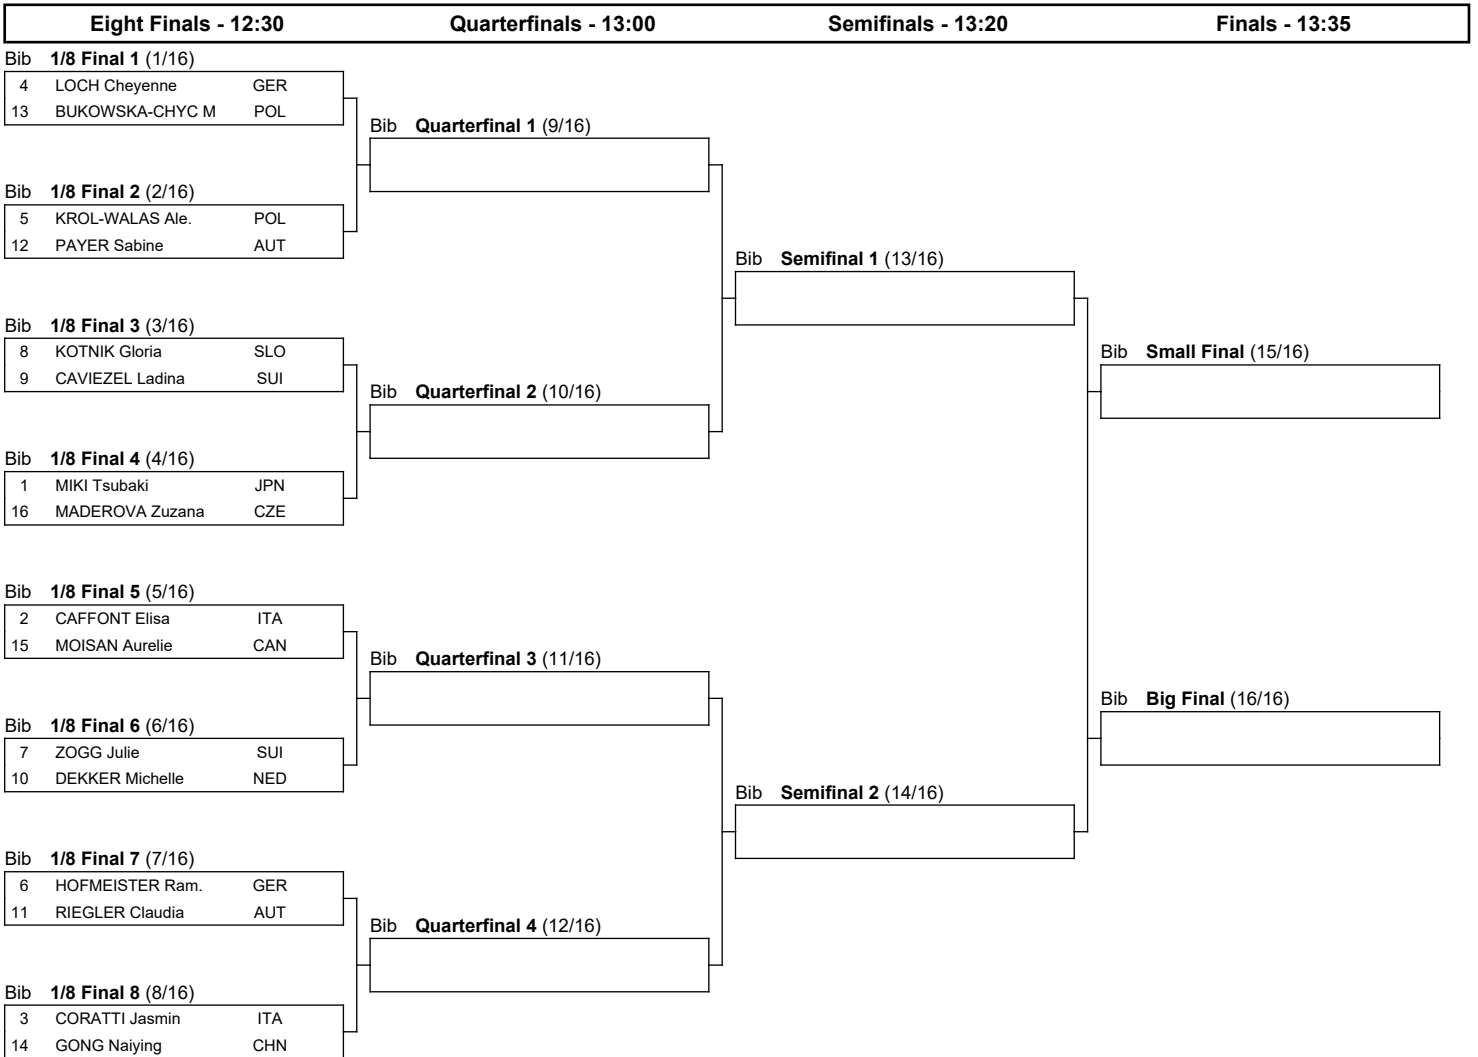

VISA FIS SNOWBOARD ALPINE WORLD CUP 2025

Carezza (ITA)

Women's Parallel Giant Slalom

THU 12 DEC 2024

Start Time : 8:45

BRACKETS

Progression system: The winner of a heat advances to the next phase. The winners of the 1/8 Final heats qualify to the Quarterfinals. The winners of the Quarterfinals qualify to the Semifinals. The winners of the Semifinals qualify to the Big Final. The losers of the Semifinals qualify to the Small Final.