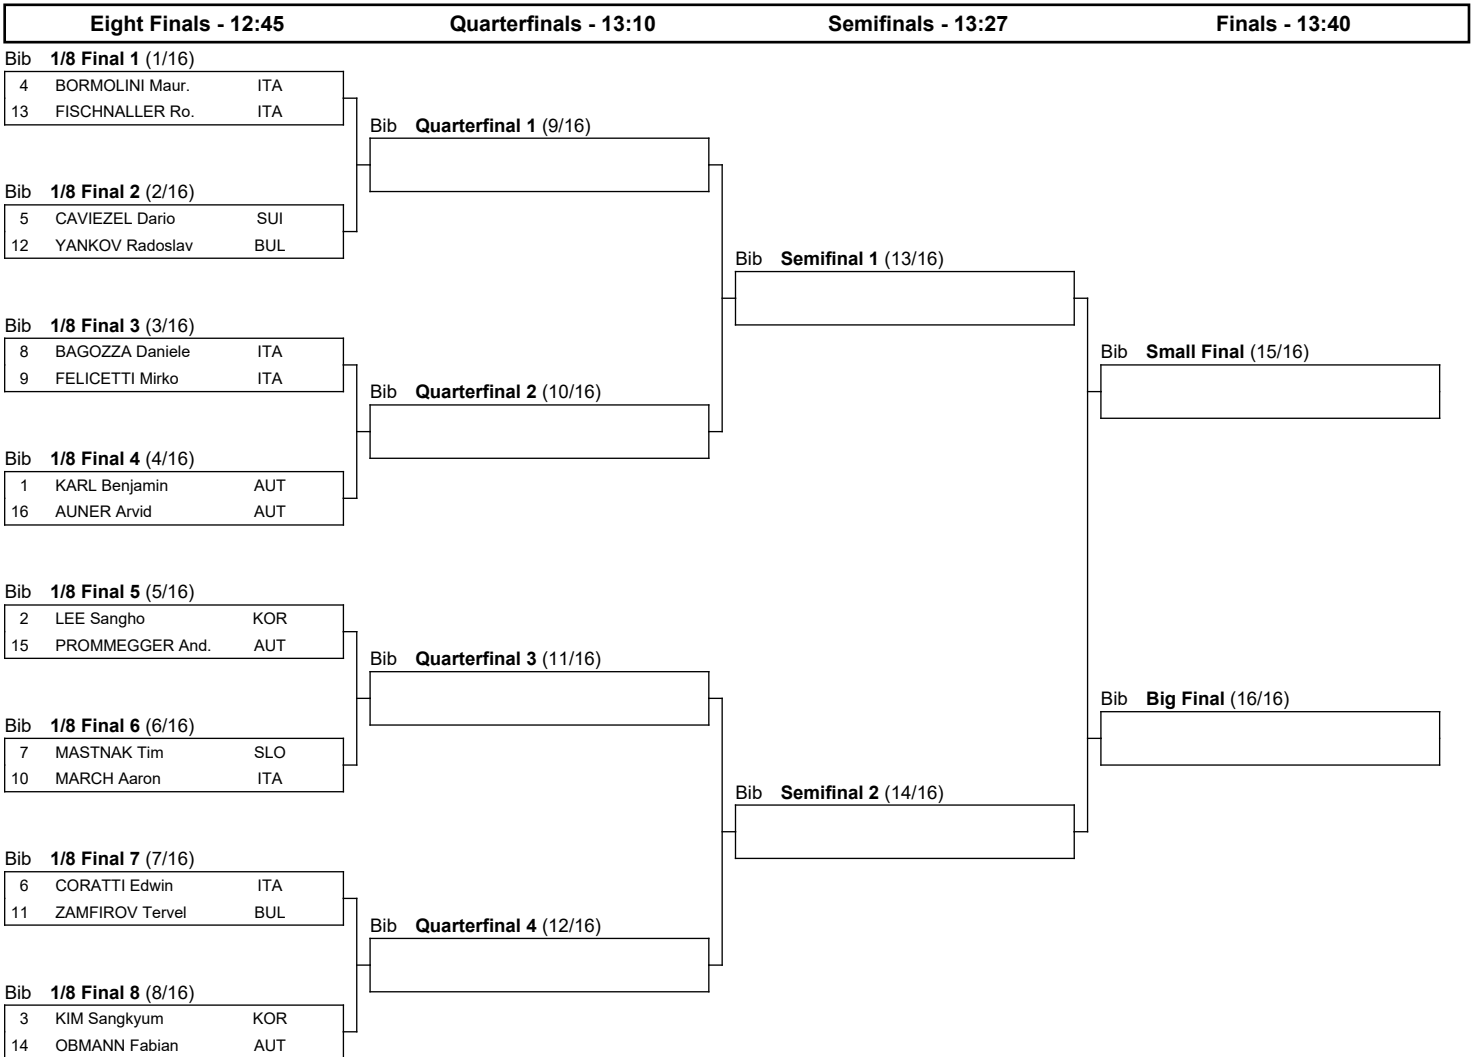

VISA FIS SNOWBOARD ALPINE WORLD CUP 2025

Carezza (ITA)

Men's Parallel Giant Slalom

THU 12 DEC 2024

Start Time : 9:15

BRACKETS

Progression system: The winner of a heat advances to the next phase. The winners of the 1/8 Final heats qualify to the Quarterfinals. The winners of the Quarterfinals qualify to the Semifinals. The winners of the Semifinals qualify to the Big Final. The losers of the Semifinals qualify to the Small Final.