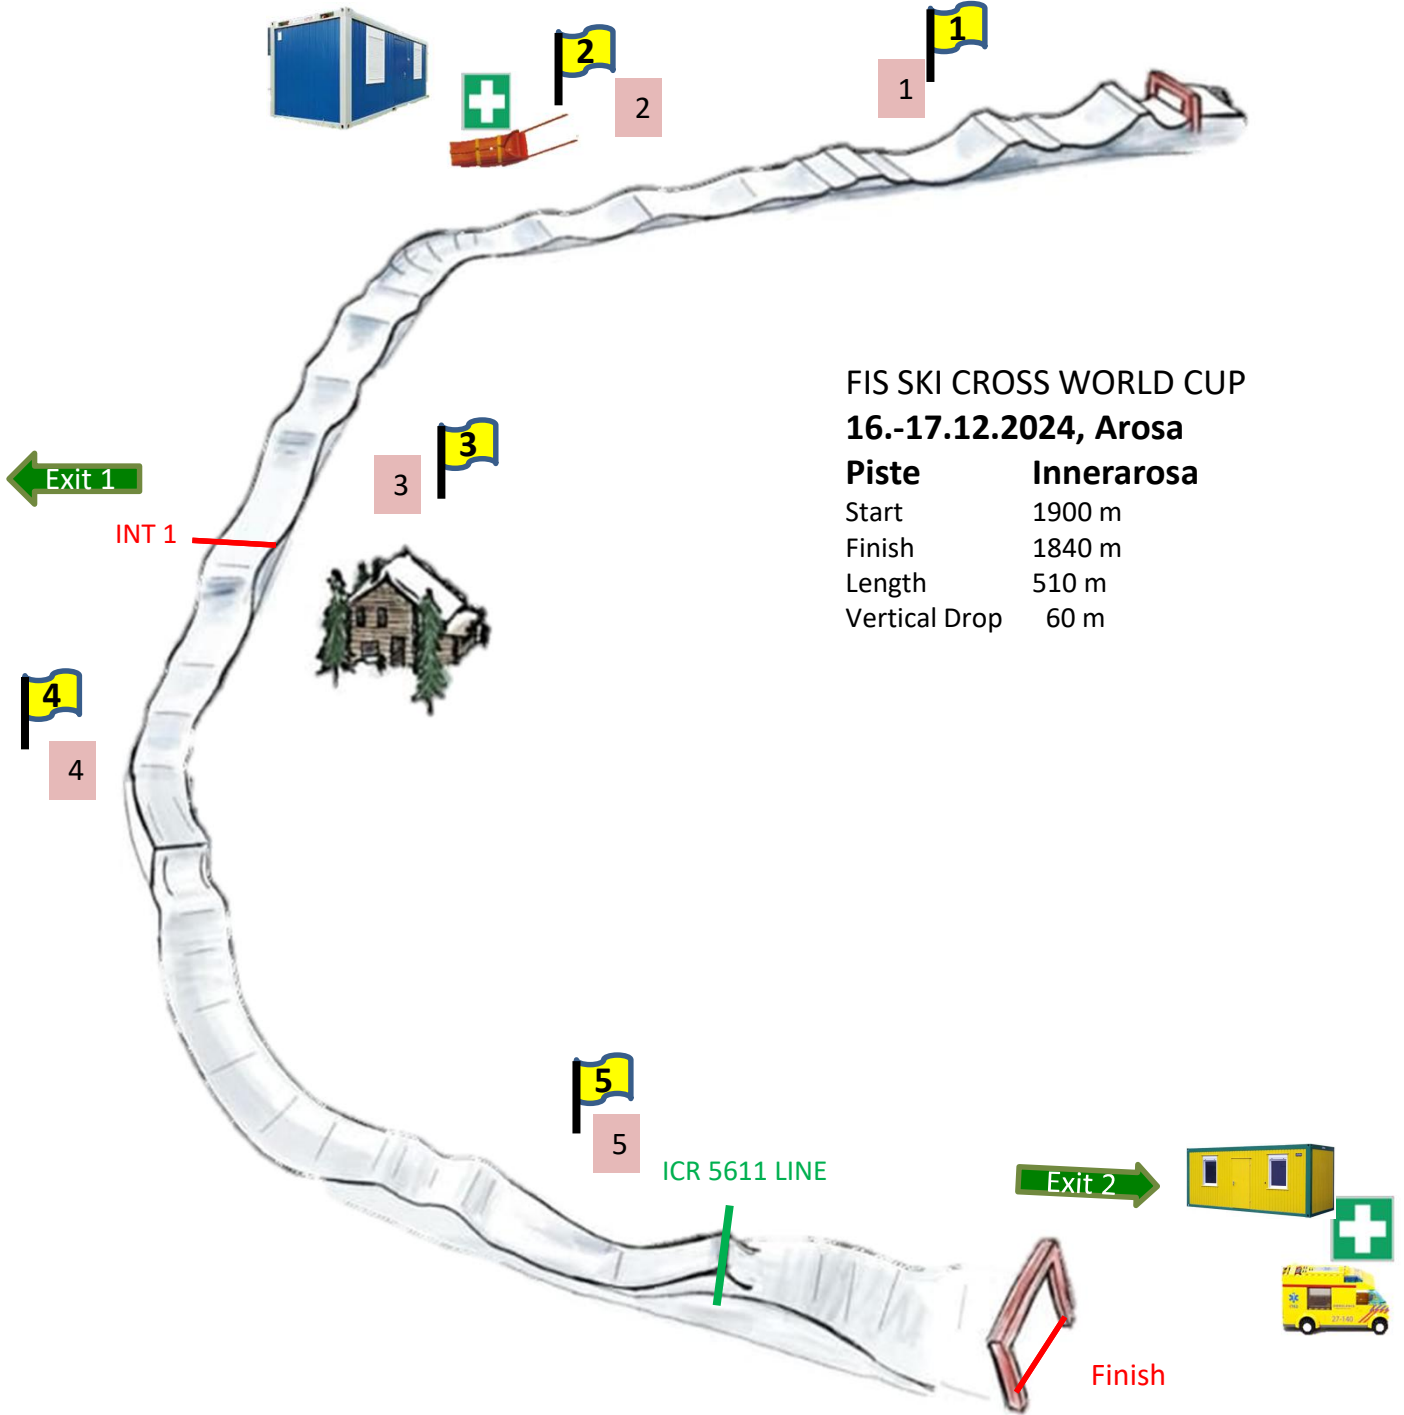

SKI CROSS

WORLD CUP

Arosa Lenzerheide

FIS SKI CROSS WORLD CUP

16.-17.12.2024, Arosa

Piste Innerarosa

Start 1900 m

Finish 1840 m

Length 510 m

Vertical Drop 60 m

TITEL SPONSOR

MAIN SPONSOR

OFFICIAL SPONSOR

EVENT SPONSOR

EVENT PARTNER

RESORT PARTNER & OFFICIAL BROADCASTER