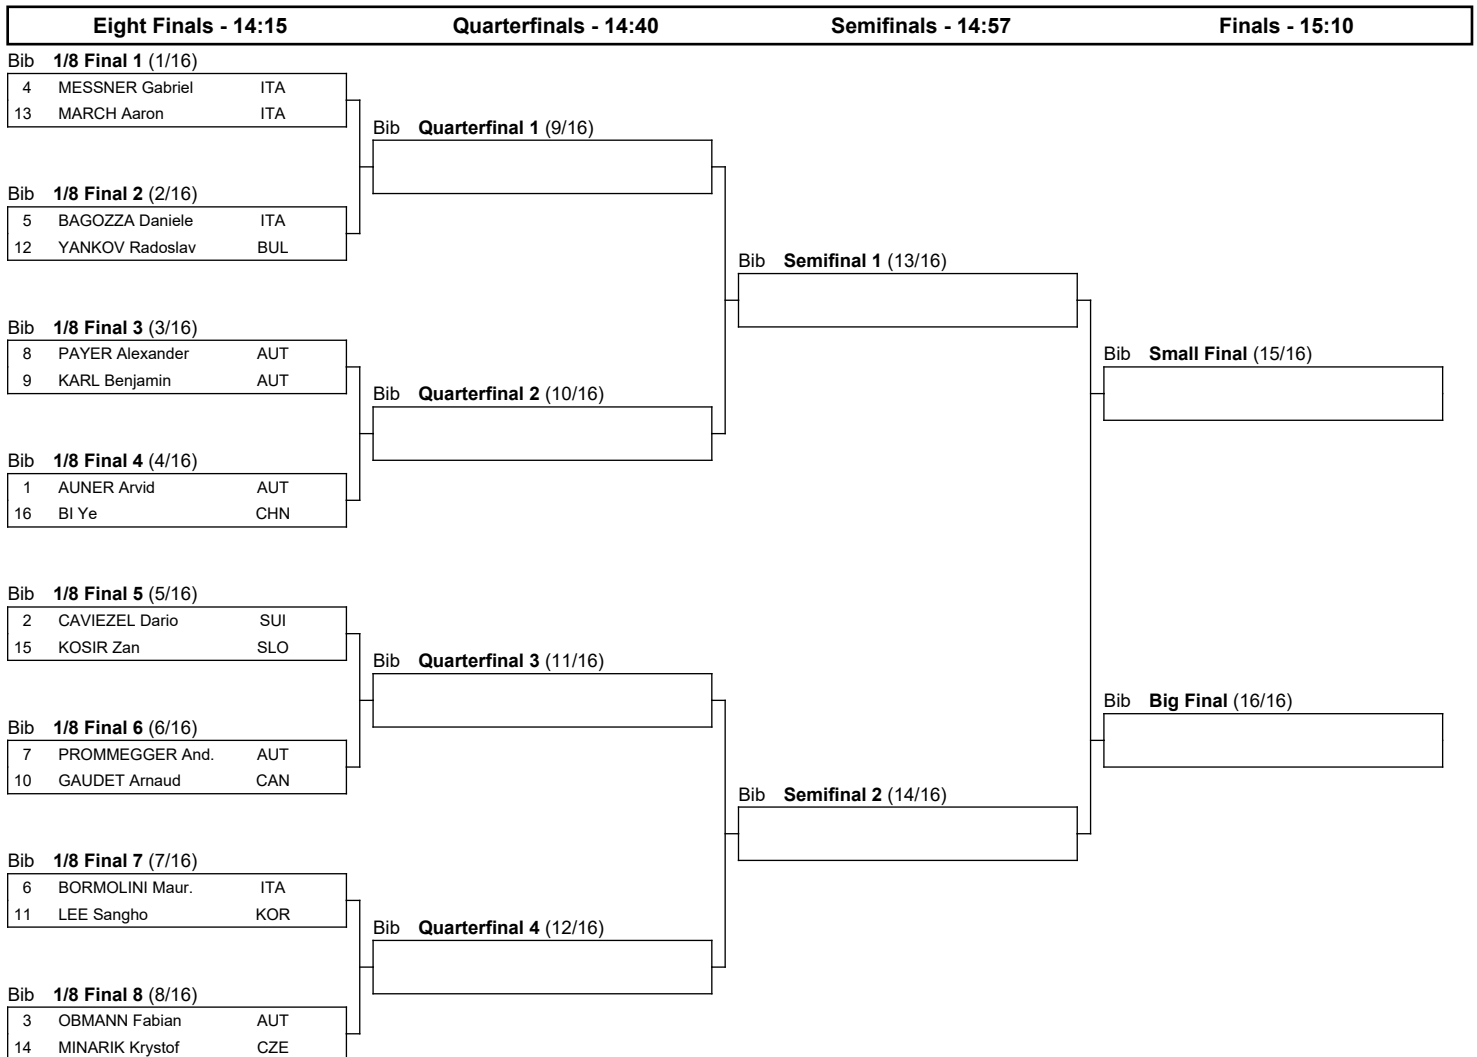

VISA FIS SNOWBOARD ALPINE WORLD CUP 2025

Davos (SUI)

Men's Parallel Slalom

SAT 21 DEC 2024

Start Time : 10:00

BRACKETS

Progression system: The winner of a heat advances to the next phase. The winners of the 1/8 Final heats qualify to the Quarterfinals. The winners of the Quarterfinals qualify to the Semifinals. The winners of the Semifinals qualify to the Big Final. The losers of the Semifinals qualify to the Small Final.