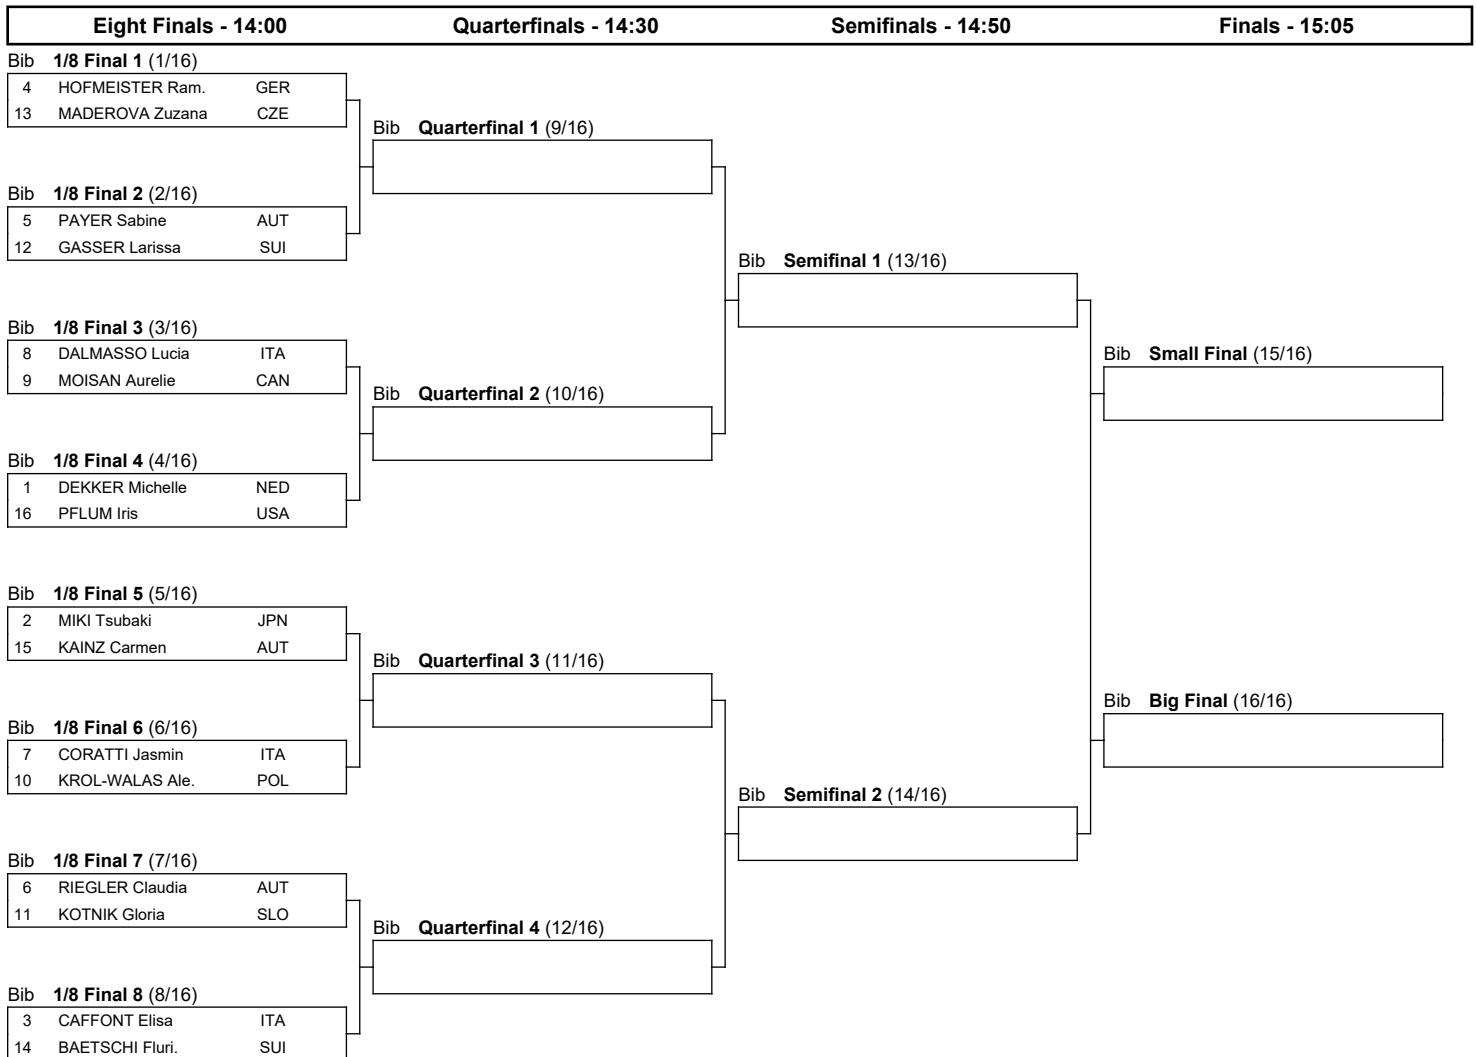

VISA FIS SNOWBOARD ALPINE WORLD CUP 2025

Davos (SUI)

Women's Parallel Slalom

SAT 21 DEC 2024

Start Time : 9:30

BRACKETS

Progression system: The winner of a heat advances to the next phase. The winners of the 1/8 Final heats qualify to the Quarterfinals. The winners of the Quarterfinals qualify to the Semifinals. The winners of the Semifinals qualify to the Big Final. The losers of the Semifinals qualify to the Small Final.