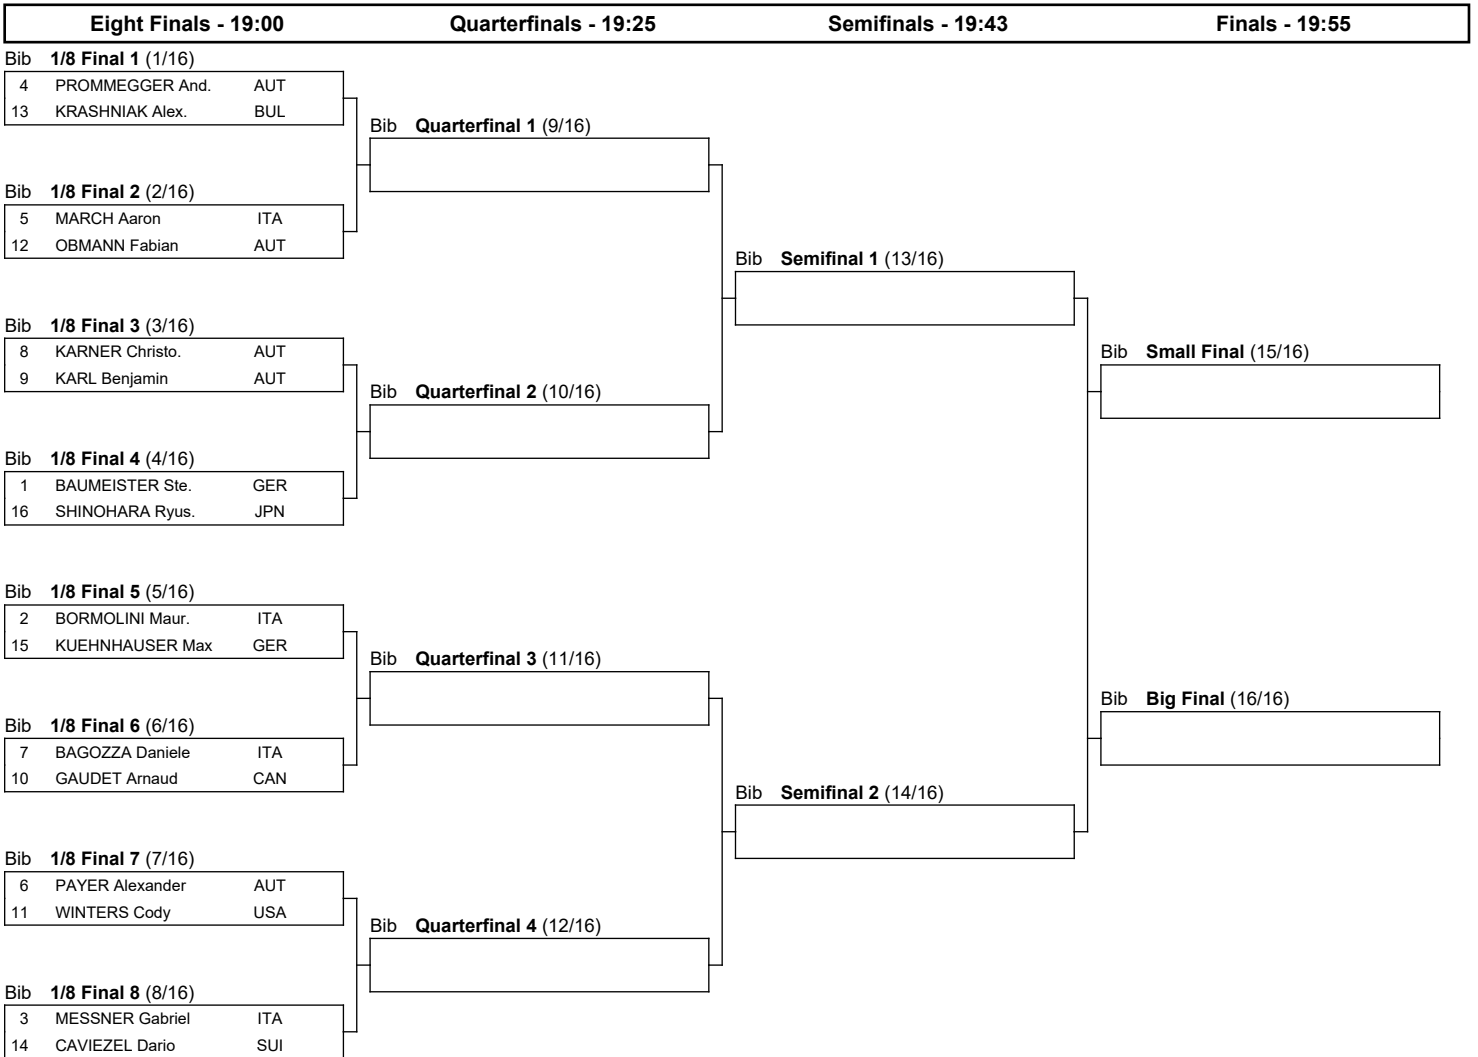

VISA FIS SNOWBOARD ALPINE WORLD CUP 2026

Bad Gastein (AUT)

Men's Parallel Slalom

TUE 13 JAN 2026

Start Time : 15:10

BRACKETS

Progression system: The winner of a heat advances to the next phase. The winners of the 1/8 Final heats qualify to the Quarterfinals. The winners of the Quarterfinals qualify to the Semifinals. The winners of the Semifinals qualify to the Big Final. The losers of the Semifinals qualify to the Small Final.