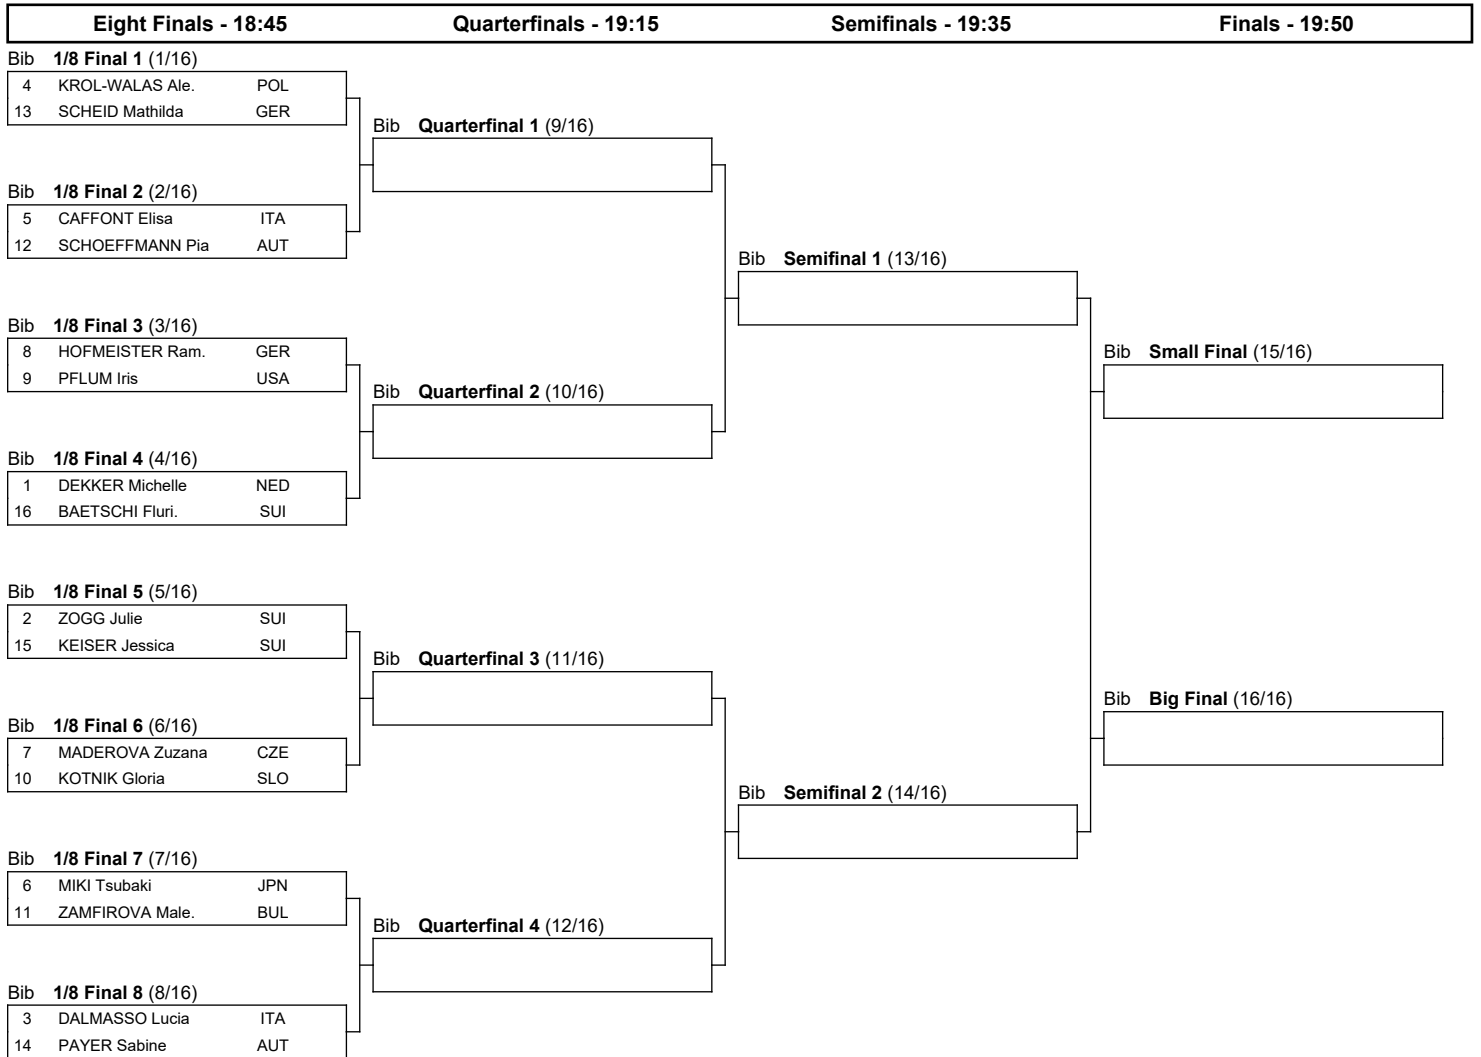

VISA FIS SNOWBOARD ALPINE WORLD CUP 2026

Bad Gastein (AUT)

Women's Parallel Slalom

TUE 13 JAN 2026

Start Time : 14:30

BRACKETS

Progression system: The winner of a heat advances to the next phase. The winners of the 1/8 Final heats qualify to the Quarterfinals. The winners of the Quarterfinals qualify to the Semifinals. The winners of the Semifinals qualify to the Big Final. The losers of the Semifinals qualify to the Small Final.