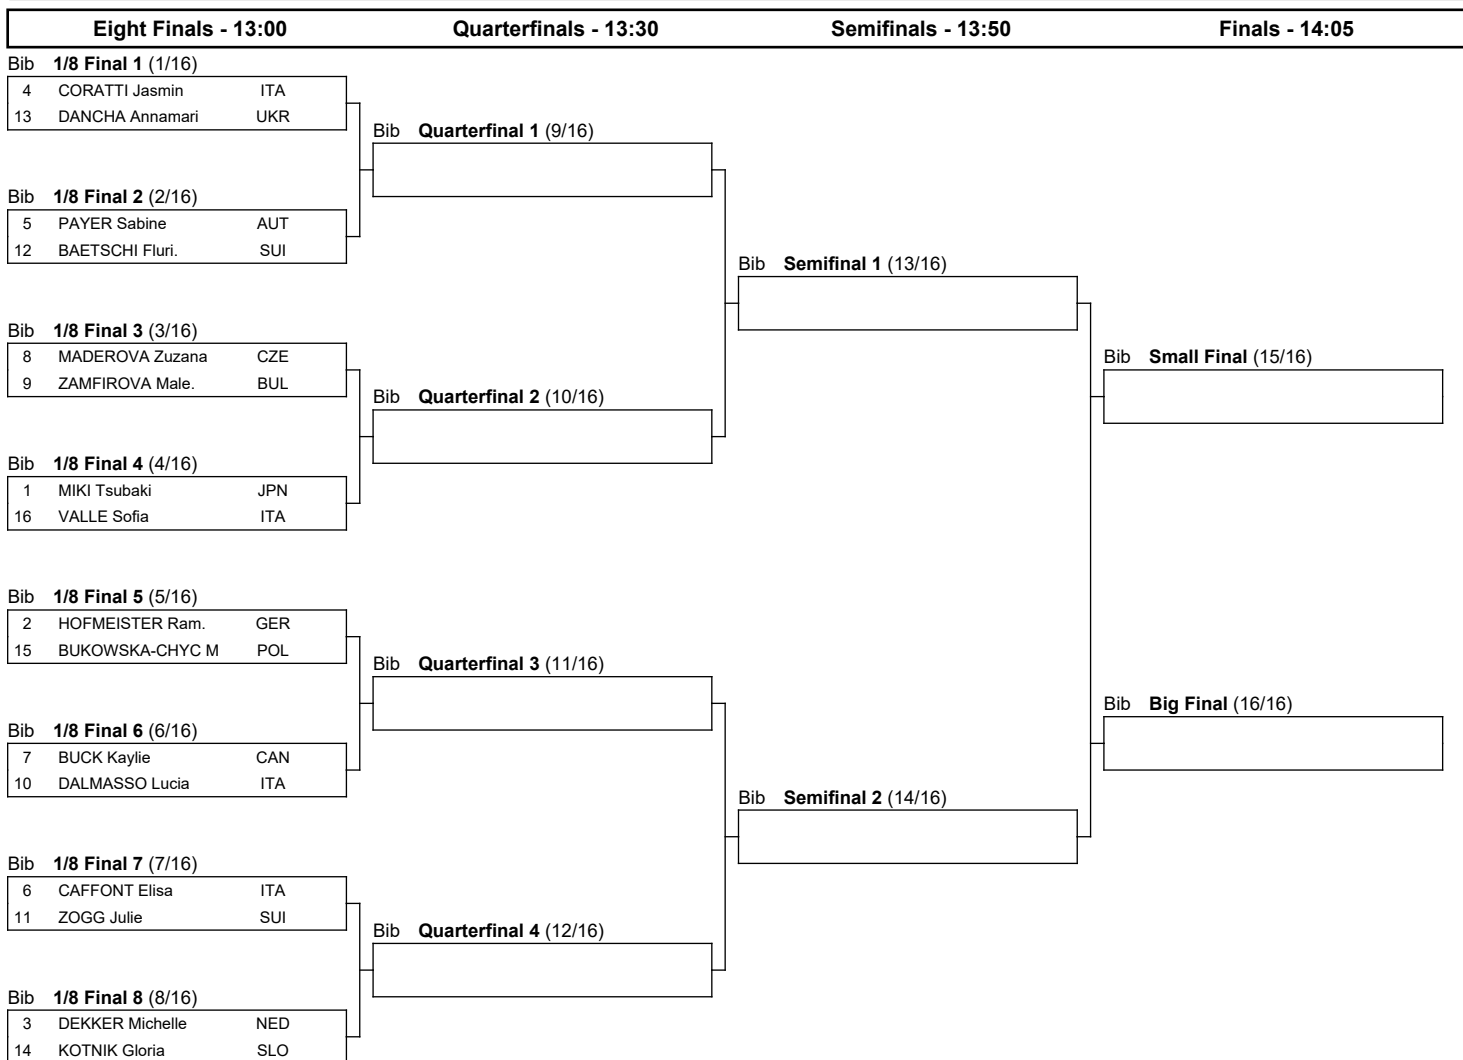

VISA FIS SNOWBOARD ALPINE WORLD CUP 2026

Rogla (SLO)

Women's Parallel Giant Slalom

SAT 31 JAN 2026

Start Time : 9:00

BRACKETS

Progression system: The winner of a heat advances to the next phase. The winners of the 1/8 Final heats qualify to the Quarterfinals. The winners of the Quarterfinals qualify to the Semifinals. The winners of the Semifinals qualify to the Big Final. The losers of the Semifinals qualify to the Small Final.