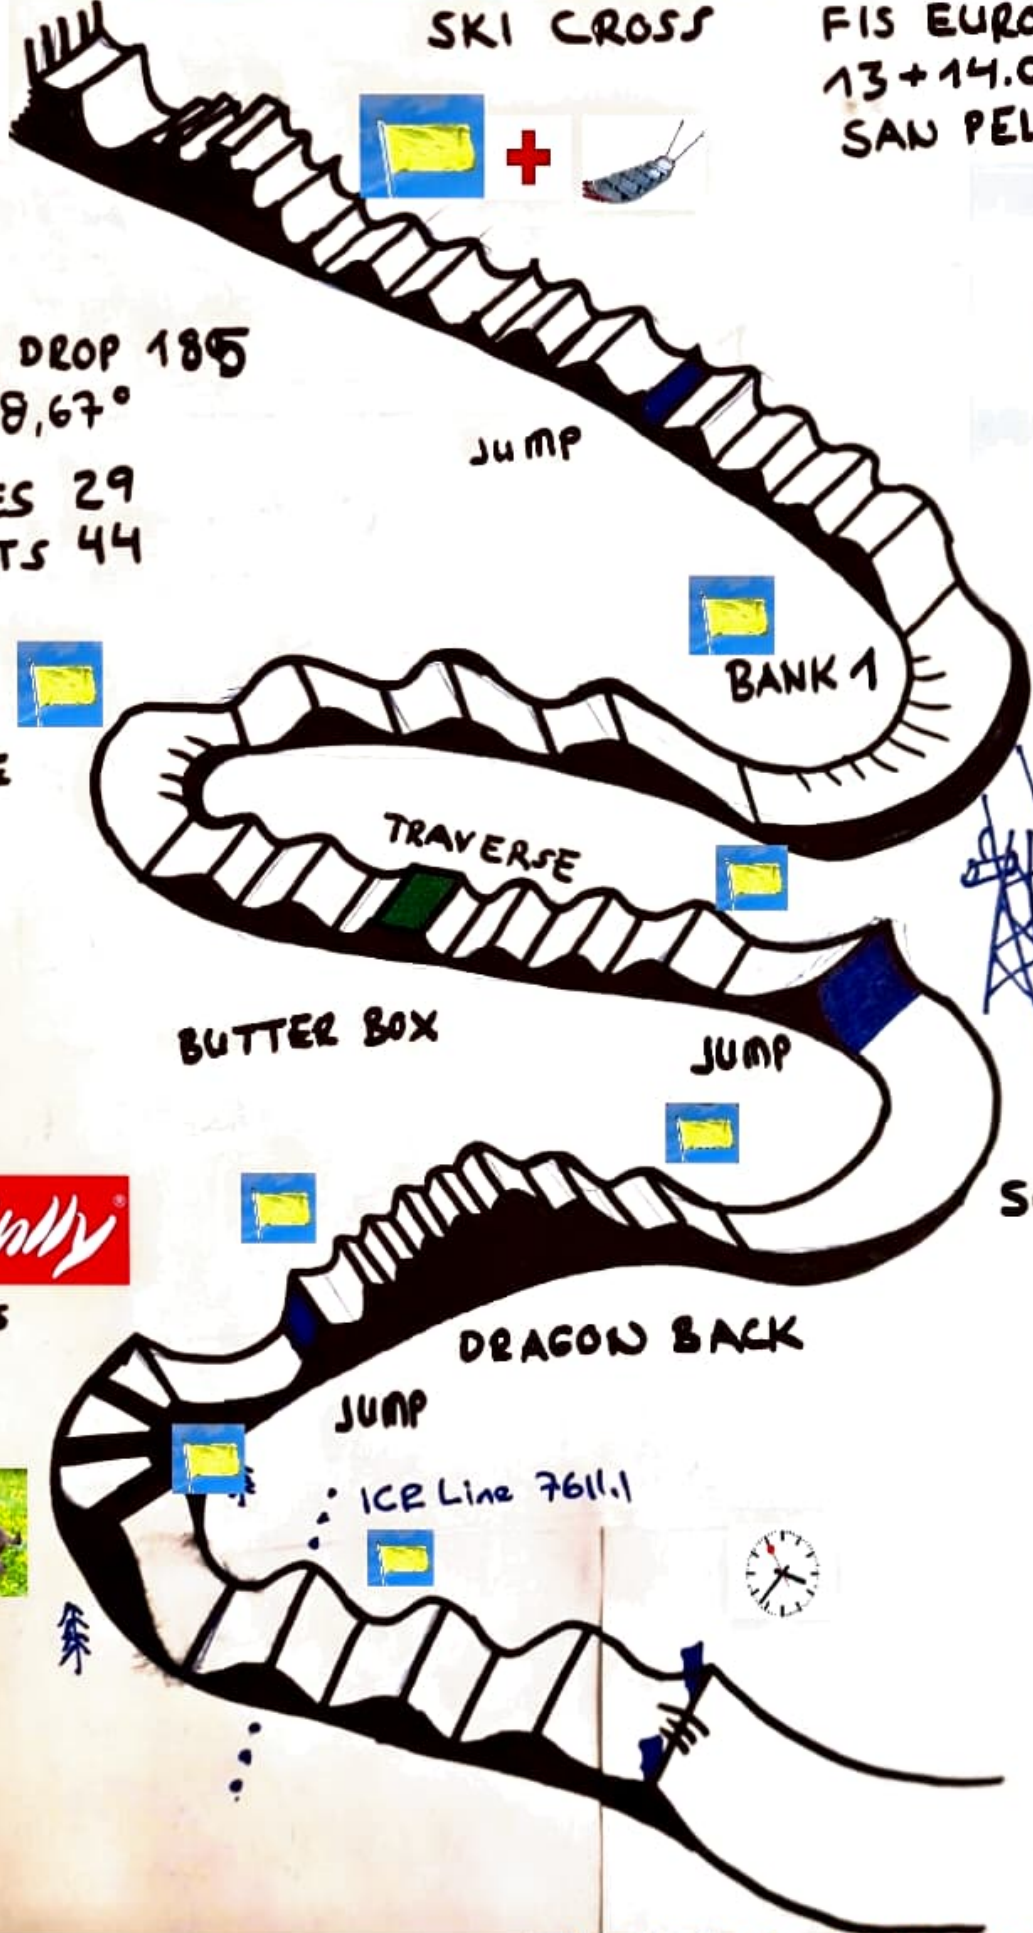

START

SKI CROSS

FIS EUROPEAN CUP
13+14.02.2026
SAN PELLEGRINO ITA

VERTICAL DROP 185
ANGLE 8,67°
FEATURES 29
ELEMENTS 44

NEGATIVE TURN

BANK 1

TRAVERSE

BUTTER BOX

JUMP

Tower 17

SG TURN

DRAGON BACK

JUMP

ICE Line 7611.1

PistenBully

MASSIMO'S
"ZEBRA"
TURN

**VAL DI
FASSA**

FINISH 2108

TRENTINO

SKIAREASANPELLEGRINO

WELCOME TO THE DOLOMITES