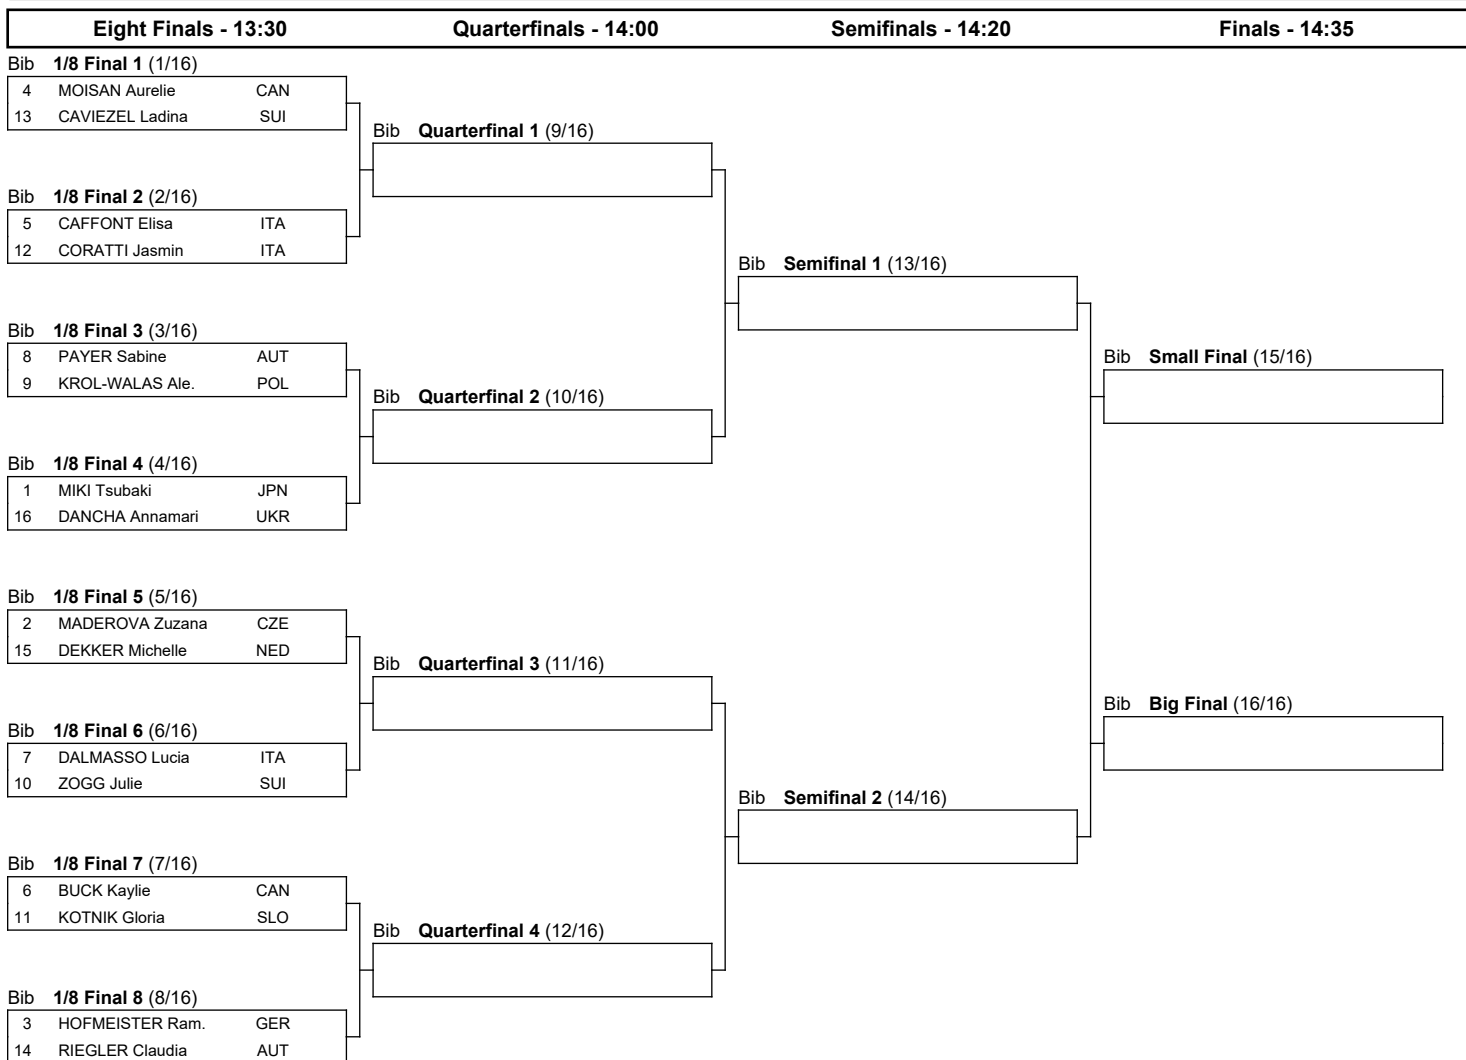

VISA FIS SNOWBOARD ALPINE WORLD CUP 2026

Krynica (POL)

Women's Parallel Giant Slalom

SAT 28 FEB 2026

Start Time : 8:30

Progression system: The winner of a heat advances to the next phase. The winners of the 1/8 Final heats qualify to the Quarterfinals. The winners of the Quarterfinals qualify to the Semifinals. The winners of the Semifinals qualify to the Big Final. The losers of the Semifinals qualify to the Small Final.