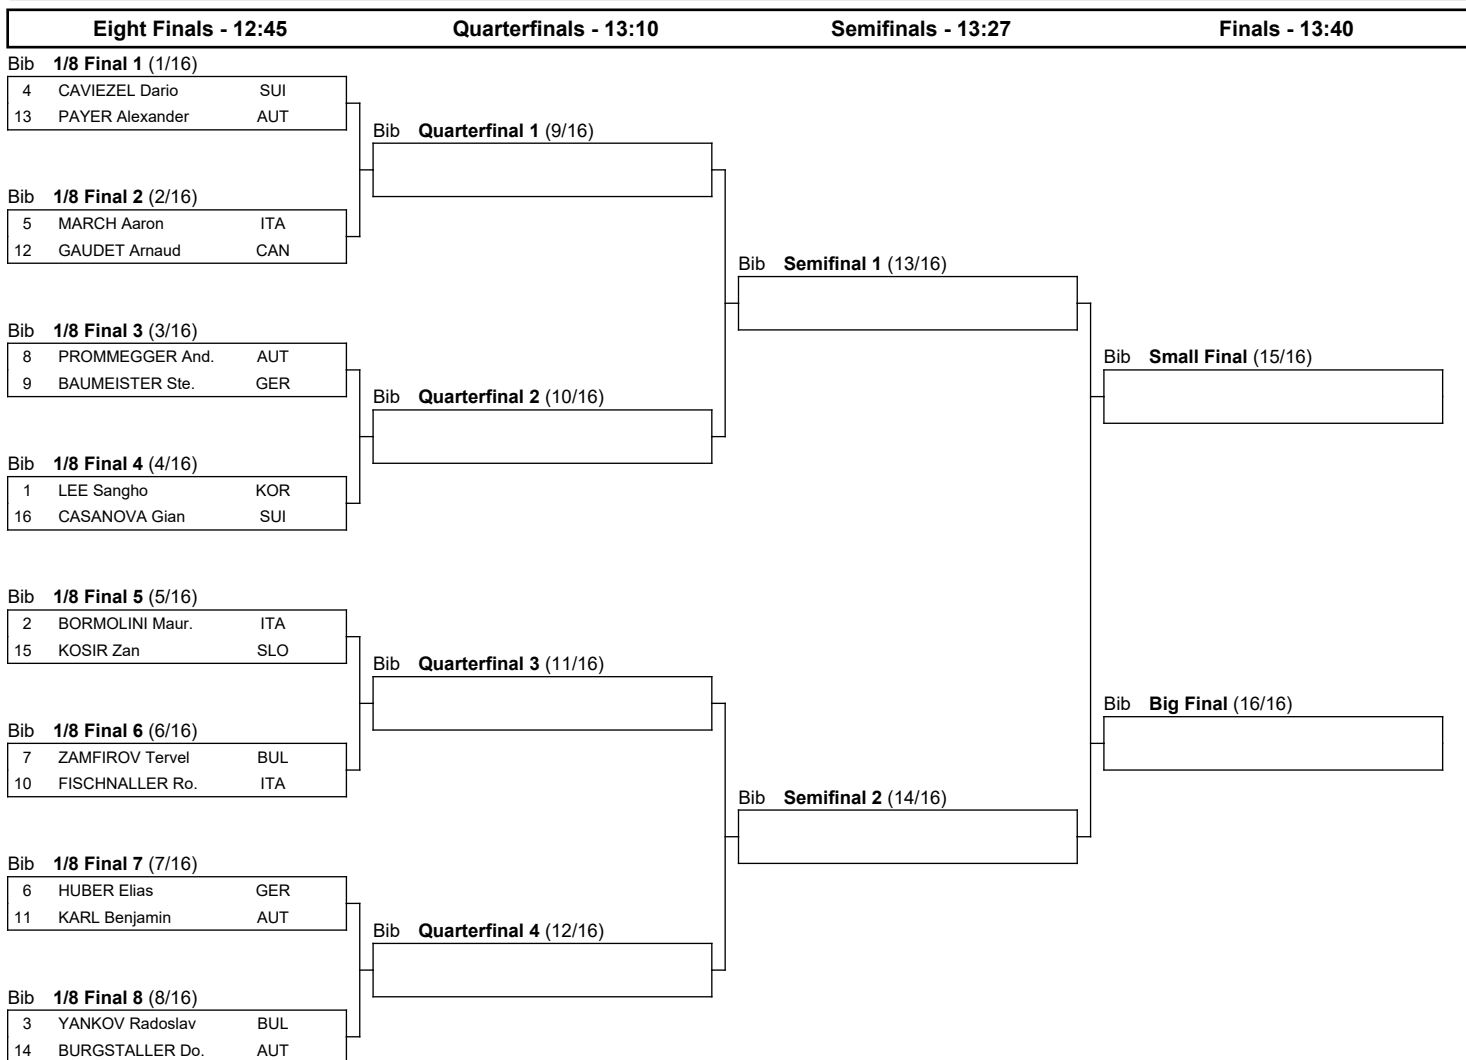

VISA FIS SNOWBOARD ALPINE WORLD CUP 2026

Krynica (POL)

Men's Parallel Giant Slalom

SUN 1 MAR 2026

Start Time : 9:00

Progression system: The winner of a heat advances to the next phase. The winners of the 1/8 Final heats qualify to the Quarterfinals. The winners of the Quarterfinals qualify to the Semifinals. The winners of the Semifinals qualify to the Big Final. The losers of the Semifinals qualify to the Small Final.