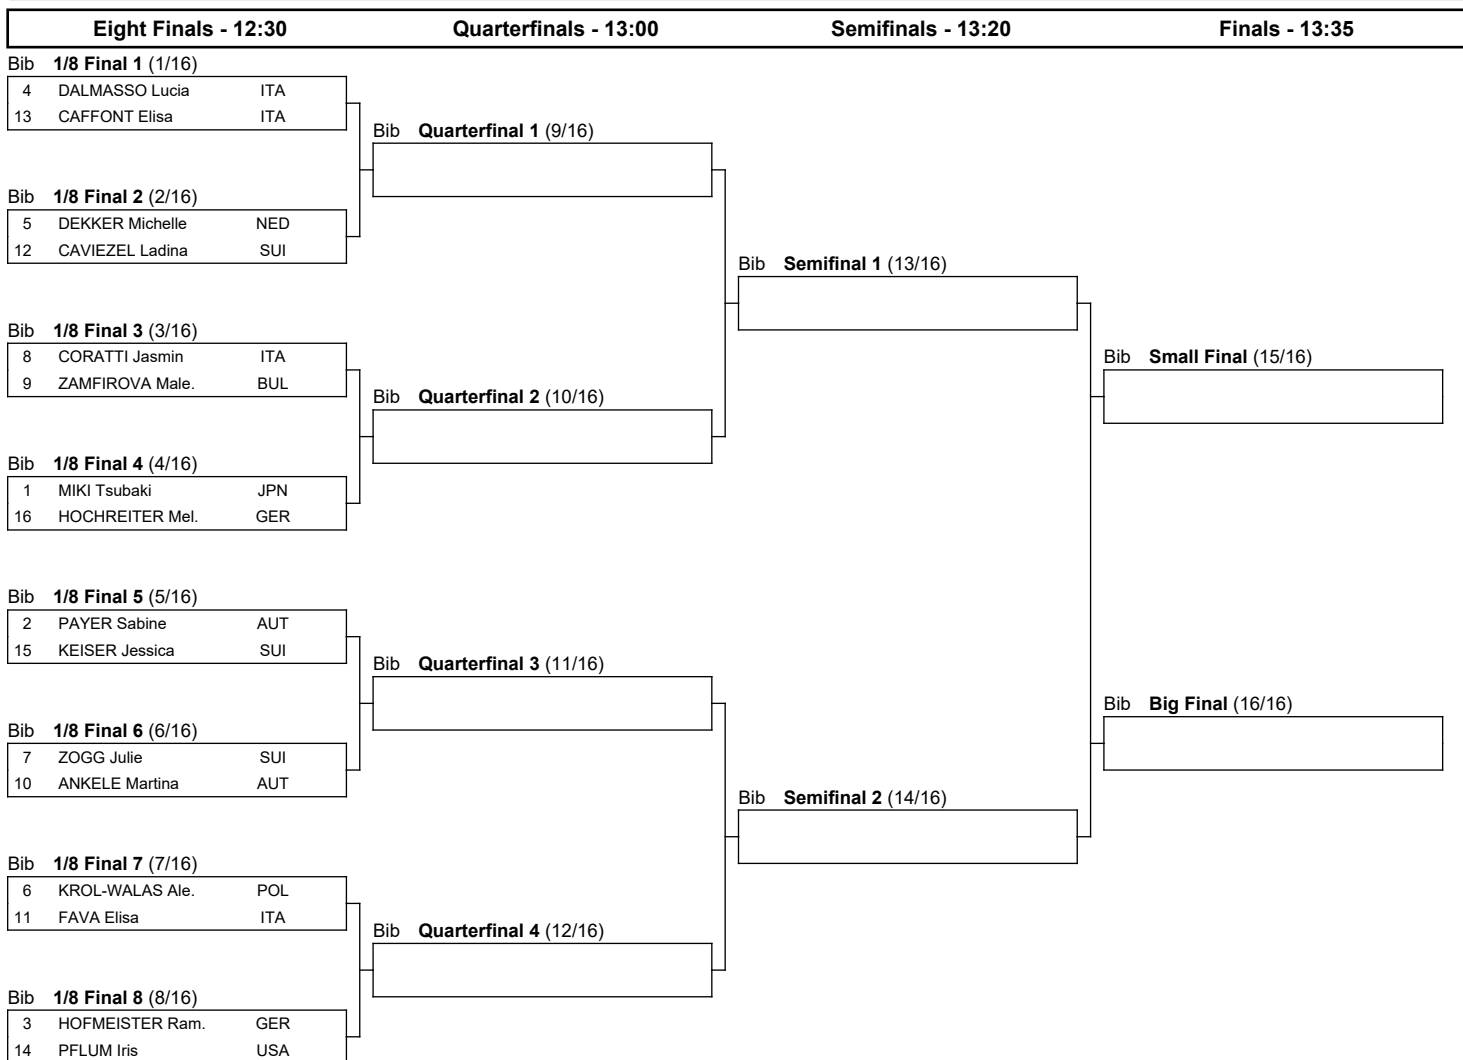

VISA FIS SNOWBOARD ALPINE WORLD CUP 2026

Krynica (POL)

Women's Parallel Giant Slalom

SUN 1 MAR 2026

Start Time : 8:30

BRACKETS

Progression system: The winner of a heat advances to the next phase. The winners of the 1/8 Final heats qualify to the Quarterfinals. The winners of the Quarterfinals qualify to the Semifinals. The winners of the Semifinals qualify to the Big Final. The losers of the Semifinals qualify to the Small Final.