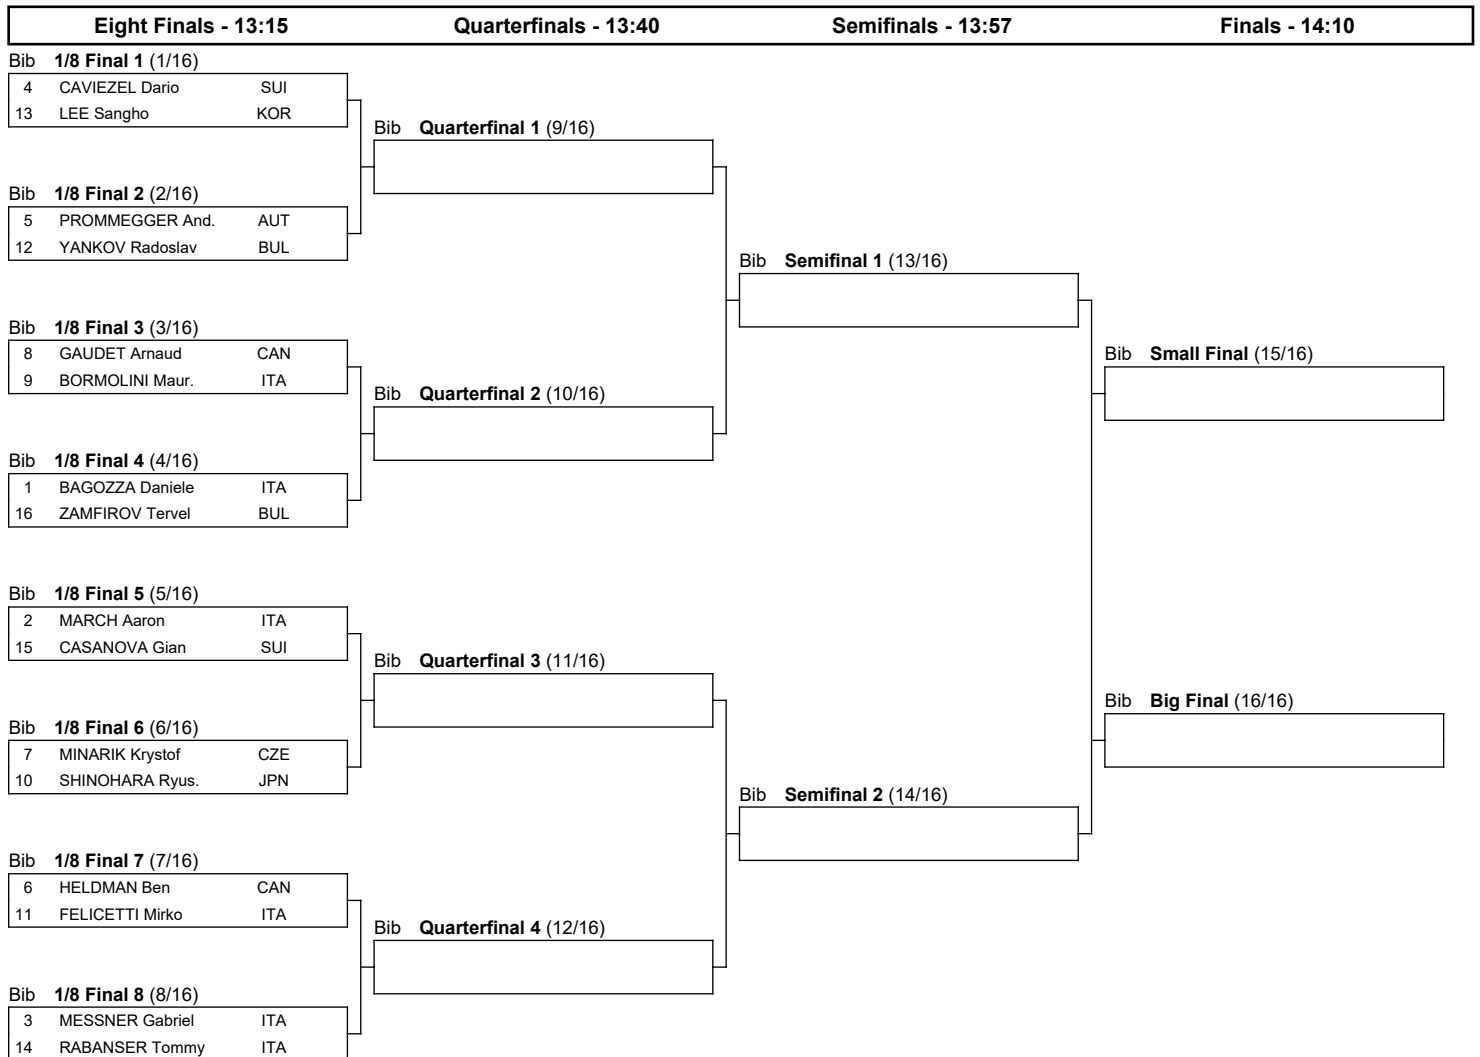

VISA FIS SNOWBOARD ALPINE WORLD CUP 2026

Spindleruv Mlyn (CZE)

Men's Parallel Slalom

SAT 7 MAR 2026

Start Time : 9:30

BRACKETS

Progression system: The winner of a heat advances to the next phase. The winners of the 1/8 Final heats qualify to the Quarterfinals. The winners of the Quarterfinals qualify to the Semifinals. The winners of the Semifinals qualify to the Big Final. The losers of the Semifinals qualify to the Small Final.