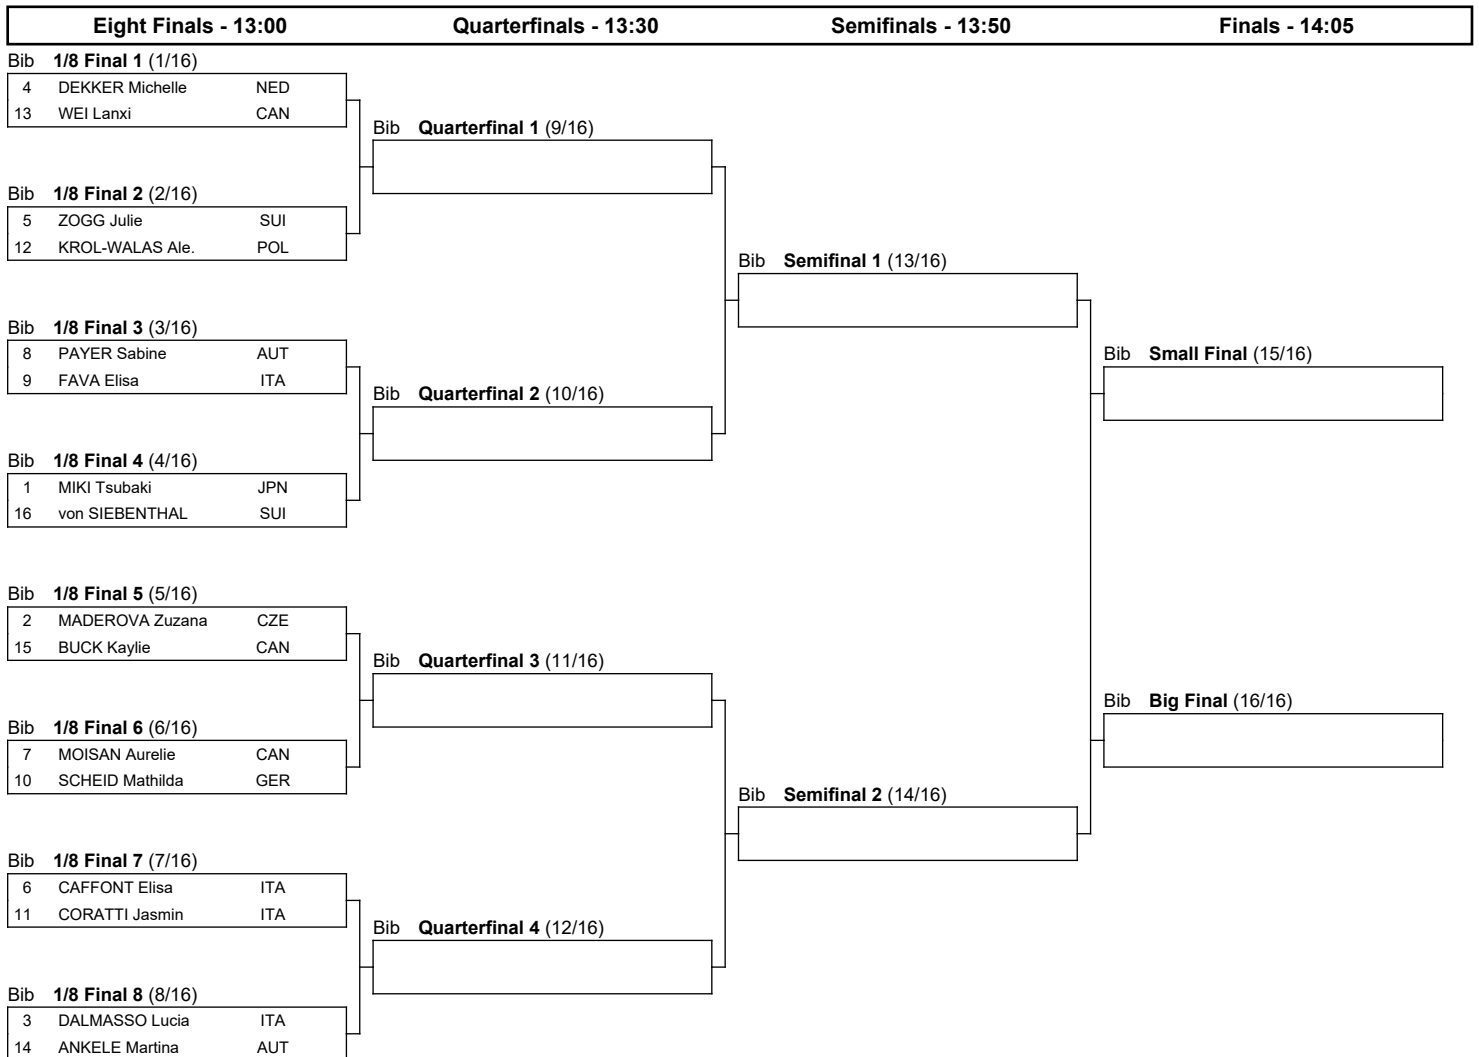

VISA FIS SNOWBOARD ALPINE WORLD CUP 2026

Spindleruv Mlyn (CZE)

Women's Parallel Slalom

SAT 7 MAR 2026

Start Time : 9:00

BRACKETS

Progression system: The winner of a heat advances to the next phase. The winners of the 1/8 Final heats qualify to the Quarterfinals. The winners of the Quarterfinals qualify to the Semifinals. The winners of the Semifinals qualify to the Big Final. The losers of the Semifinals qualify to the Small Final.