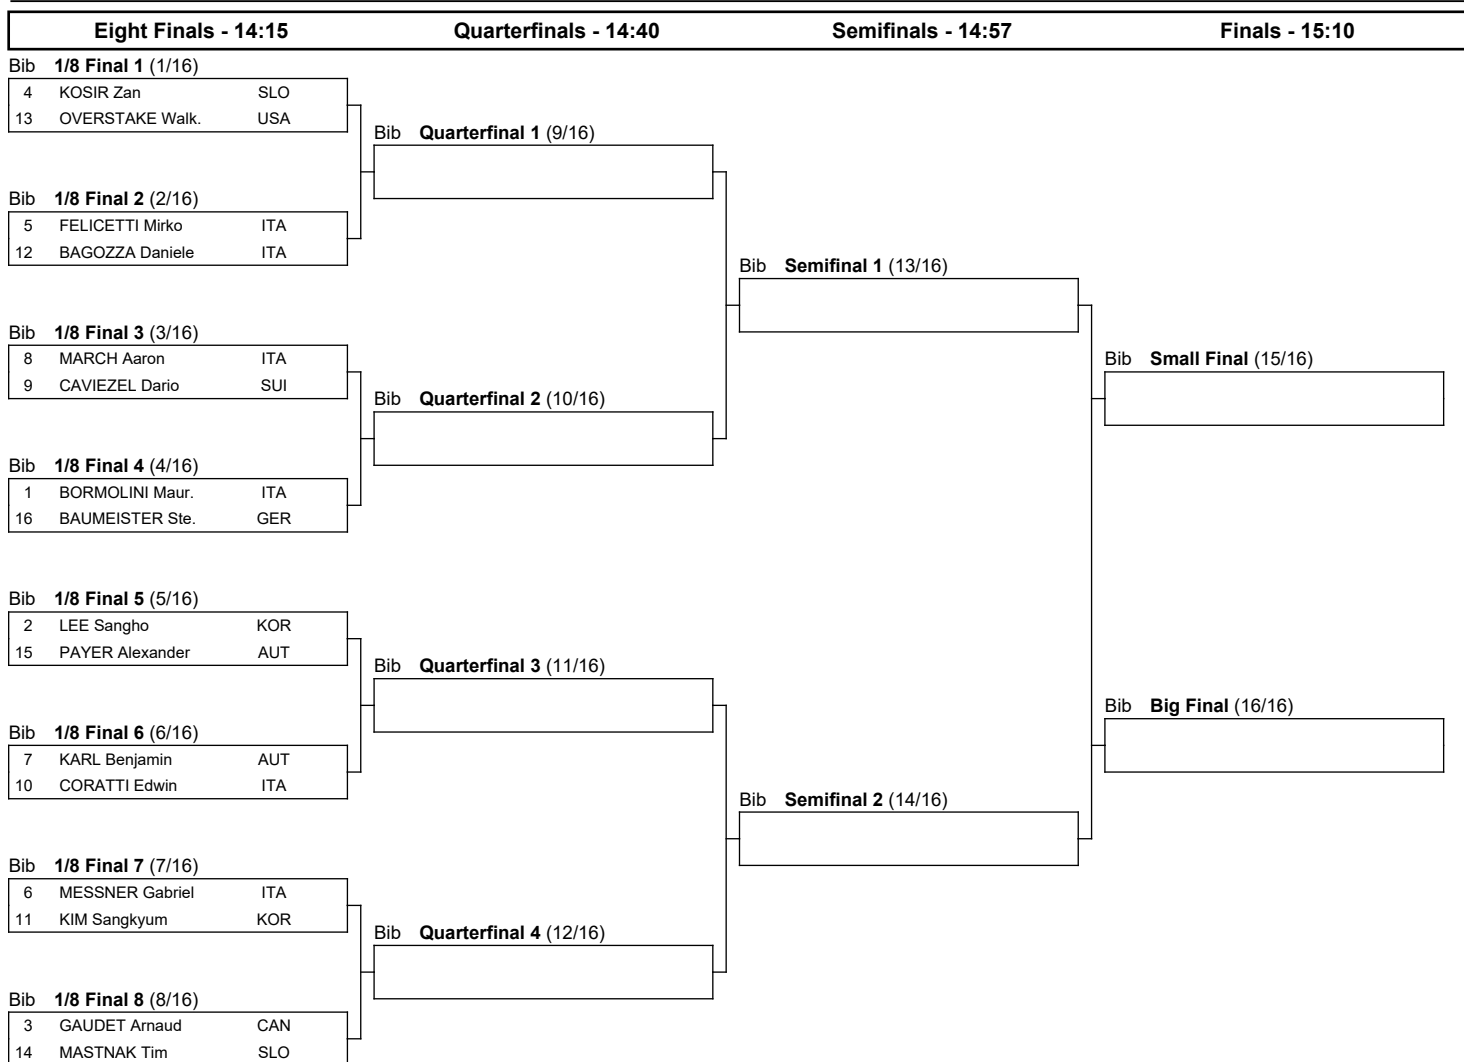

## BRACKETS

Progression system: The winner of a heat advances to the next phase. The winners of the 1/8 Final heats qualify to the Quarterfinals. The winners of the Quarterfinals qualify to the Semifinals. The winners of the Semifinals qualify to the Big Final. The losers of the Semifinals qualify to the Small Final.