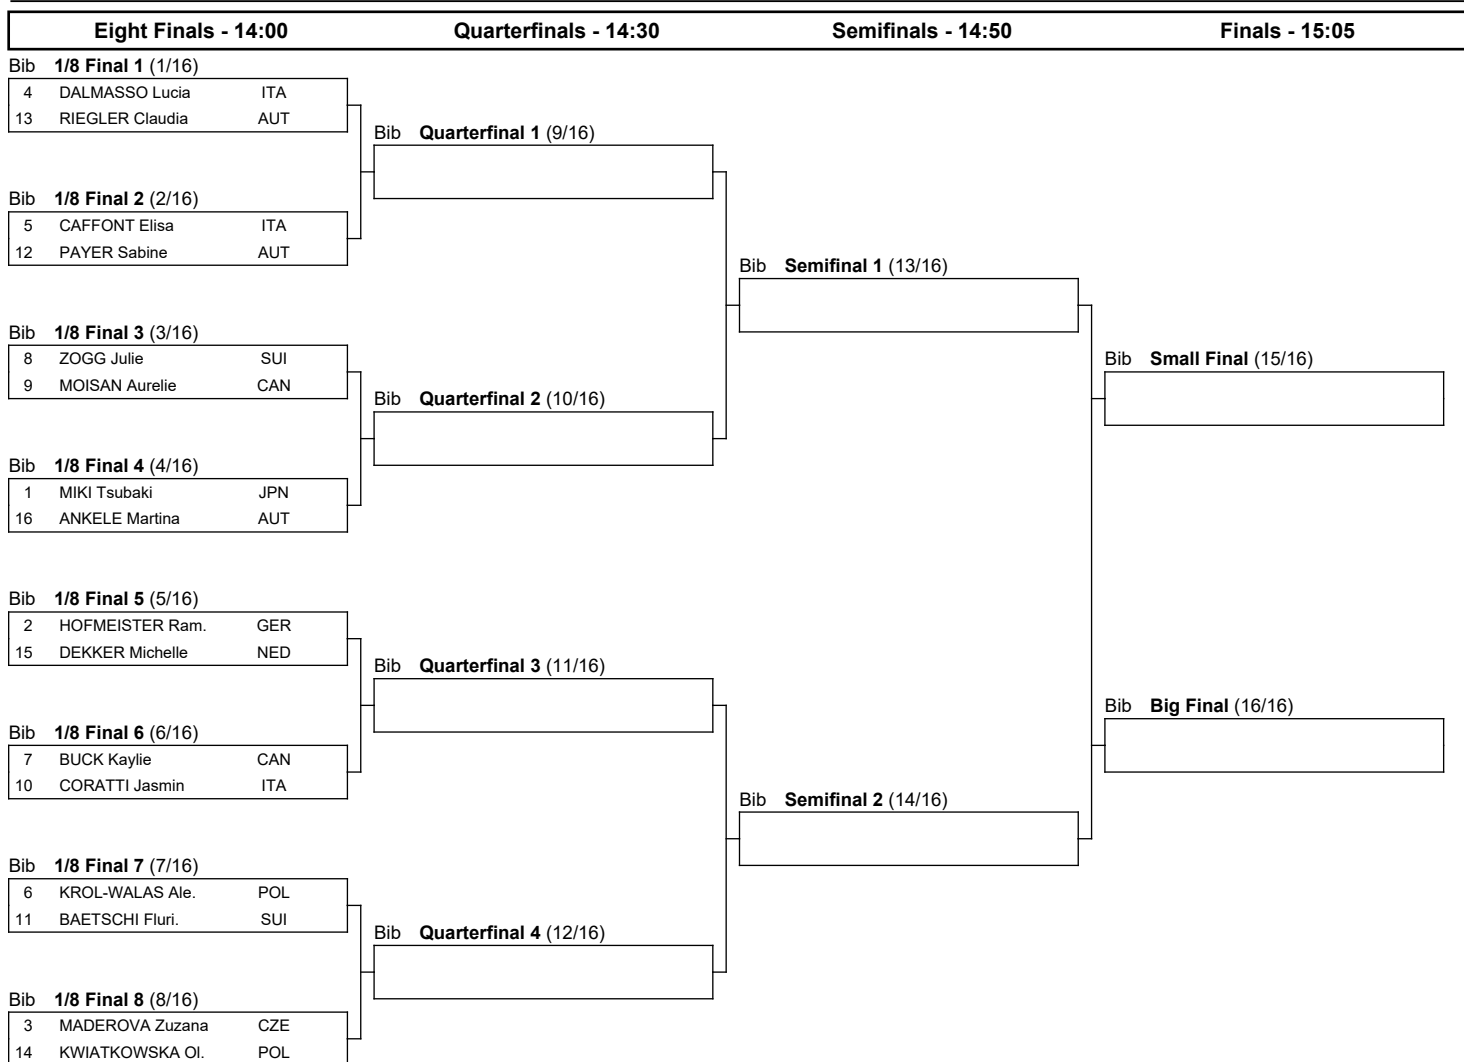

VISA FIS SNOWBOARD ALPINE WORLD CUP 2026

Val St. Come (CAN)

Women's Parallel Giant Slalom

SAT 14 MAR 2026

Start Time : 10:30

BRACKETS

Progression system: The winner of a heat advances to the next phase. The winners of the 1/8 Final heats qualify to the Quarterfinals. The winners of the Quarterfinals qualify to the Semifinals. The winners of the Semifinals qualify to the Big Final. The losers of the Semifinals qualify to the Small Final.