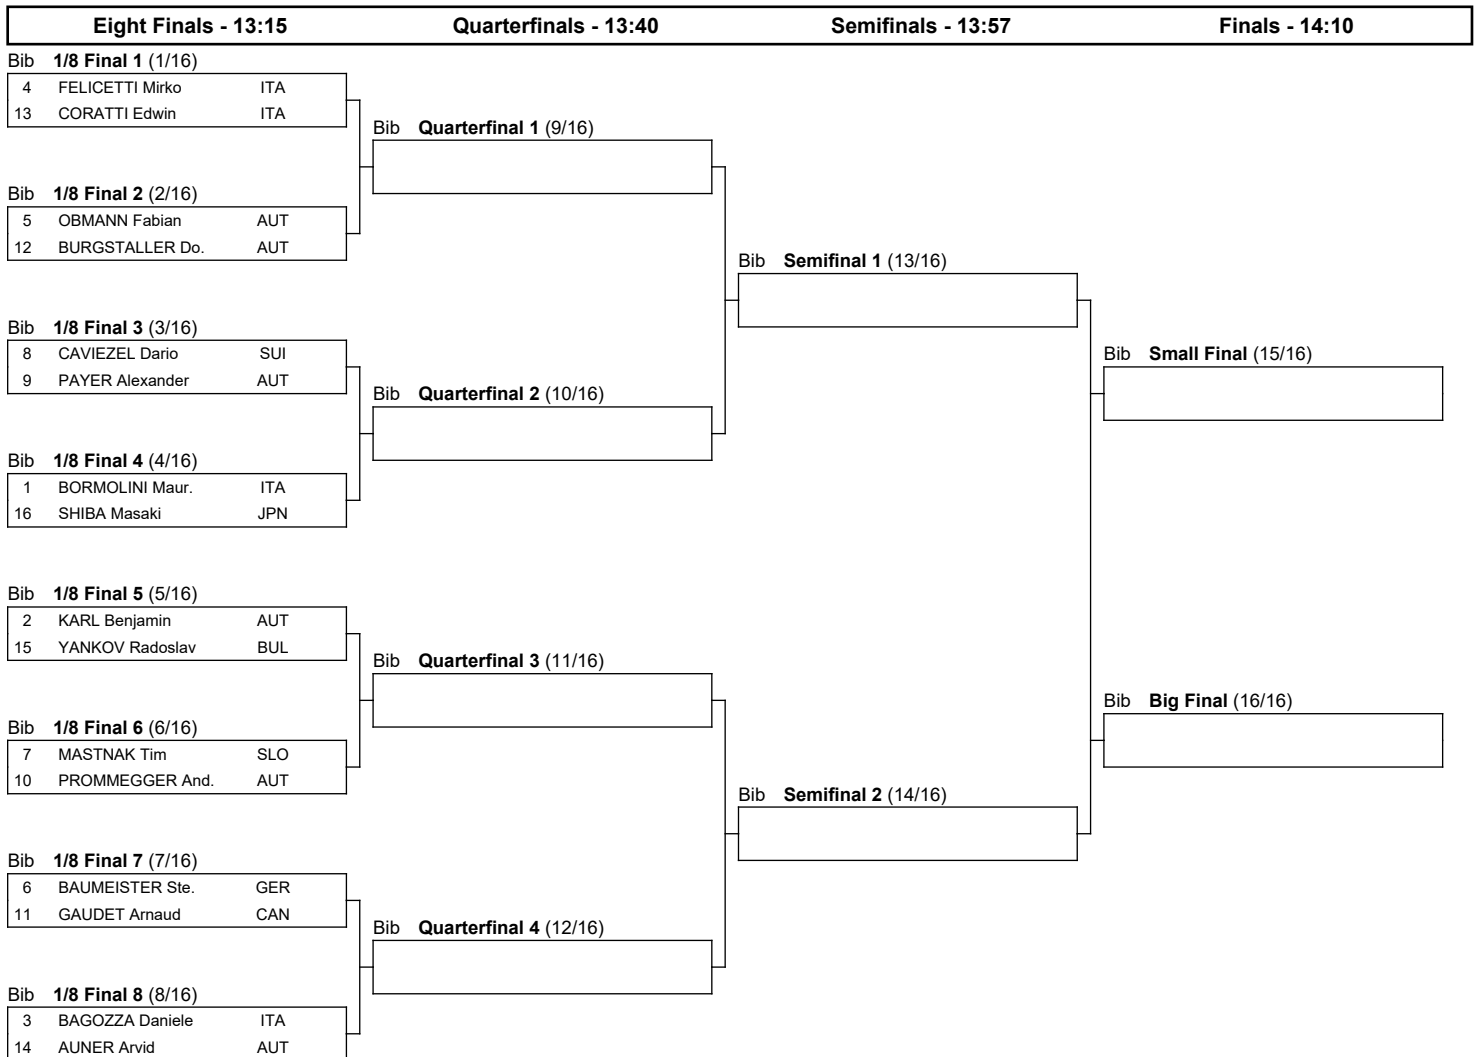

VISA FIS SNOWBOARD ALPINE WORLD CUP

MARCH 14 - 15, 2026

VISA FIS SNOWBOARD ALPINE WORLD CUP 2026

Val St. Come (CAN)

Men's Parallel Giant Slalom

SUN 15 MAR 2026

Start Time : 9:30

BRACKETS

Progression system: The winner of a heat advances to the next phase. The winners of the 1/8 Final heats qualify to the Quarterfinals. The winners of the Quarterfinals qualify to the Semifinals. The winners of the Semifinals qualify to the Big Final. The losers of the Semifinals qualify to the Small Final.