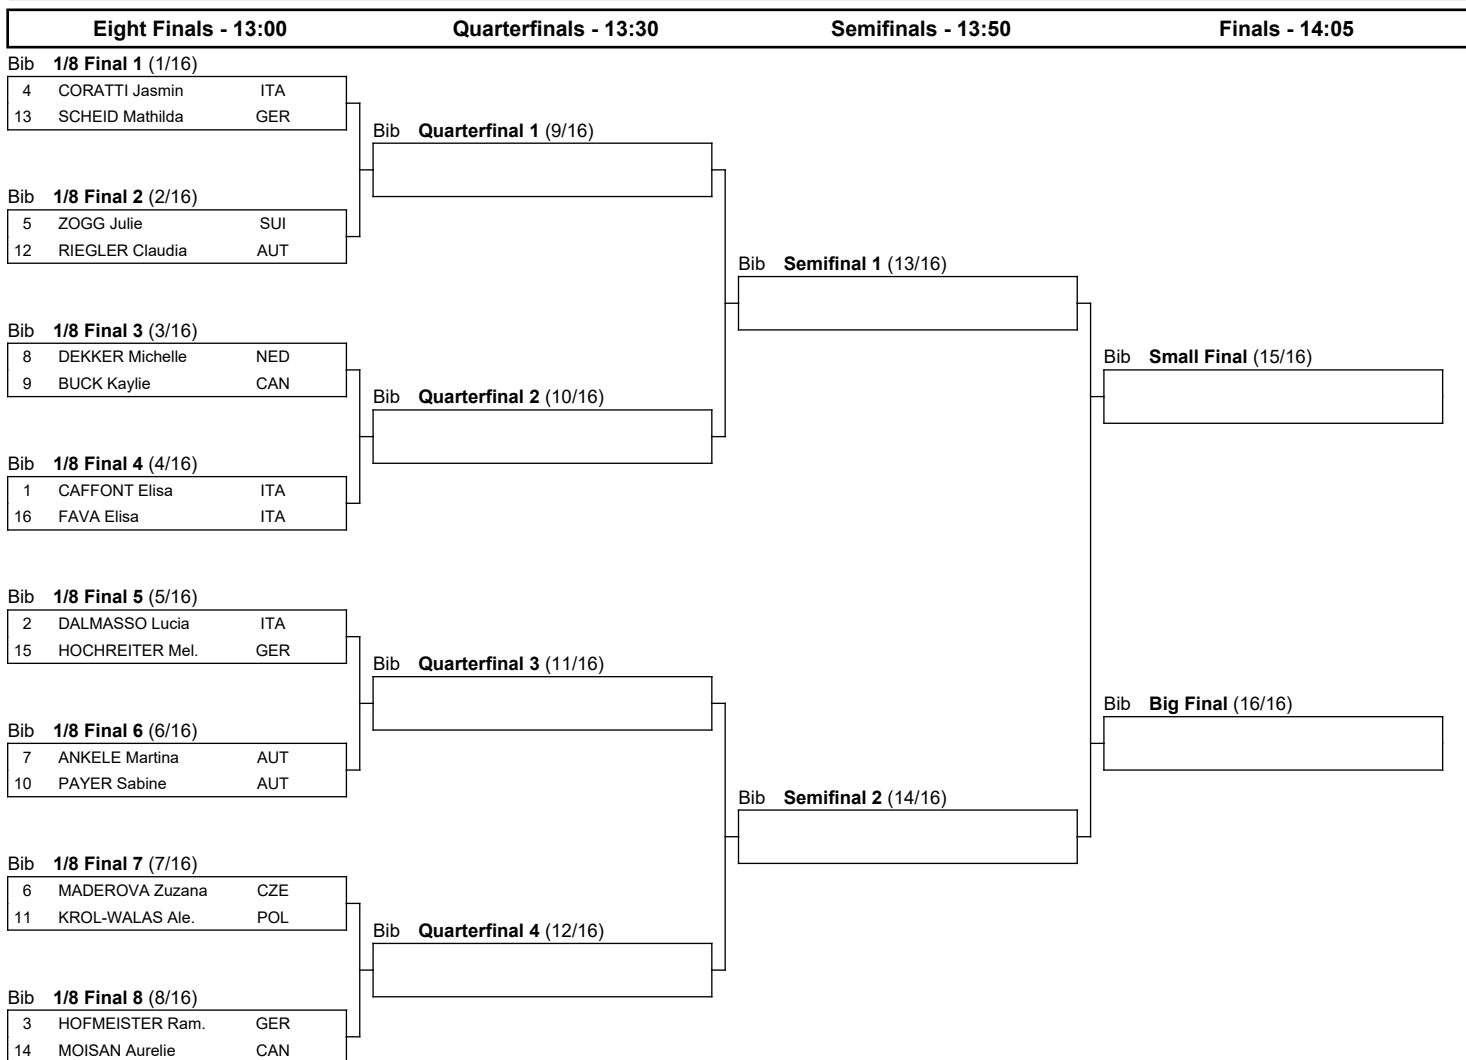

VISA FIS SNOWBOARD ALPINE WORLD CUP

MARCH 14 - 15, 2026

VISA FIS SNOWBOARD ALPINE WORLD CUP 2026

Val St. Come (CAN)

Women's Parallel Giant Slalom

SUN 15 MAR 2026

Start Time : 9:00

BRACKETS

Progression system: The winner of a heat advances to the next phase. The winners of the 1/8 Final heats qualify to the Quarterfinals. The winners of the Quarterfinals qualify to the Semifinals. The winners of the Semifinals qualify to the Big Final. The losers of the Semifinals qualify to the Small Final.